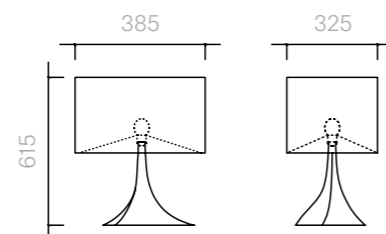

Table Lamp
38.5W x 32.5D x 61.5H cm

Designer: Damien
Langlois-Meurinne
Collection I

Ceramic table lamp
in a choice of Glossy
Colour or Metal glazes.

Lampshade available
in black or white with
gold interior.

Please refer to pages 158
and 159 at the back of the
catalogue for the full Sé
ceramic colour range.

Please contact us to
find out more about all the
colour options available.

Light Specifications:
60W, E14, 230V, 50Hz

Above products:
(from left to right)
Glossy Greyhound Brown,
Glossy Vintage Green,
Glossy White,
Glossy Lead Grey,
Glossy Warm Grey.

The diagrams are
shown in millimetres
www.se-collections.com