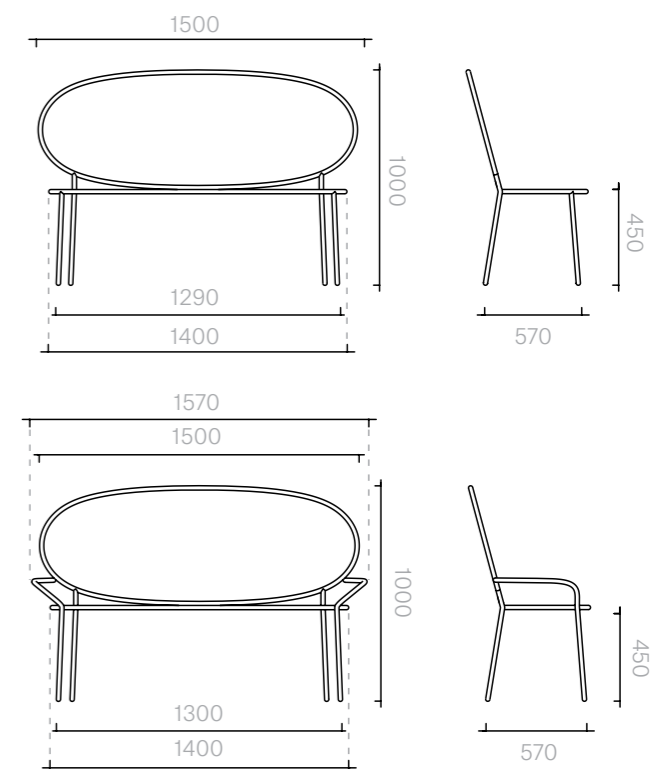

Bench
no arms
150W × 57D × 100H cm
with arms
157W × 57D × 100H cm

Designer: Nika Zupanc
Collection III

Frame upholstered in a choice of leathers or fabrics, or in customer's own material or leather.

Powder coated steel frame available in any RAL K7 Classic Colour.

Please contact us to find out more about all the colour options available.

Above products:
(from left to right)
Upholstered in Sé Velvet Col. Lago and Col. Indigo, frames powder coated in Gold.

The diagrams are shown in millimetres
www.se-collections.com