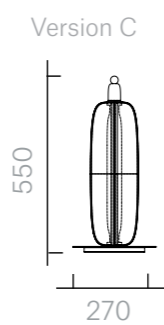

Table Lamp
Version C
Diameter 27 x 55H cm

Designer: Ini Archibong
Collection IV

Murano glass shades.

Brass detailing.

Please contact us to find out more about all the colour options available.

Above product:
Moirai Table Lamp
Version A,
col. Amethyst.

The diagrams are shown in millimetres
www.se-collections.com