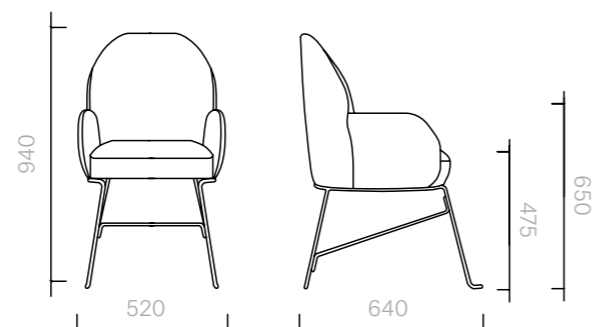

Chair
52W x 64D x 94H cm

Designer: Jaime Hayon
Collection II

Frame upholstered in
a choice of leathers or
fabrics, or in customer's
own material or leather.

Powder coated steel
legs available in any
RAL K7 Classic Colour.

Please contact us to
find out more about all the
colour options available

Above product:
Outer shell upholstered
in custom leather
and interior in Dedar
Fifty-Fifty Col.32
Turquoise, legs powder
coated in Thalium.

The diagrams are
shown in millimetres

www.se-collections.com