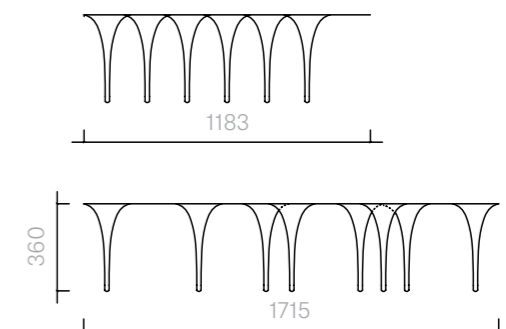

The diagrams are
shown in millimetres
www.se-collections.com

132
Tables
I Only Have Eyes For You
Side Table

Side Table
49W x 46D x 45H cm

Designer: Damien
Langlois-Meurinne
Collection I

Lacquered steel side table
available in any Sé or RAL
K7 Classic Colour.