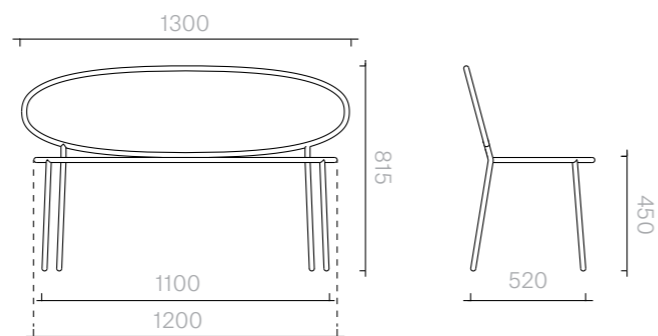

Bench
130W × 52D × 81.5H cm

Designer: Nika Zupanc
Collection III

Frame upholstered in a choice of leathers or fabrics, or in customer's own material or leather.

Powder coated steel frame available in any RAL K7 Classic Colour.

Please contact us to find out more about all the colour options available.

Above product:
Upholstered in Sé Velvet Col. Cenere, frame powder coated in Gold.

The diagrams are shown in millimetres
www.se-collections.com