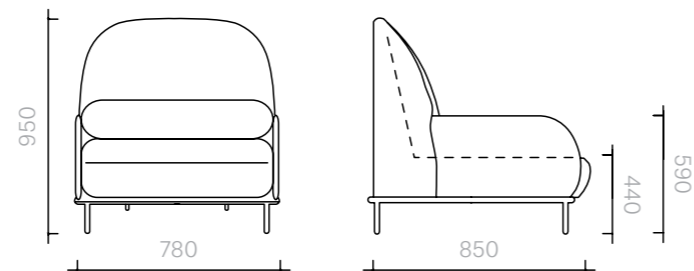

Armchair
78W × 85D × 95H cm

Designer: Jaime Hayon
Collection II

Frame upholstered in a choice of leathers or fabrics, or in customer's own material or leather.

Powder coated steel legs available in any RAL K7 Classic Colour.

Please contact us to find out more about all the colour options available.

Above product:
Outer shell upholstered in Dedar Tabularasa Col.38 Souris, interior and cushion in Dedar Fifty-Fifty Col.32 Turchese, legs powder coated in Thalium.

The diagrams are shown in millimetres
www.se-collections.com