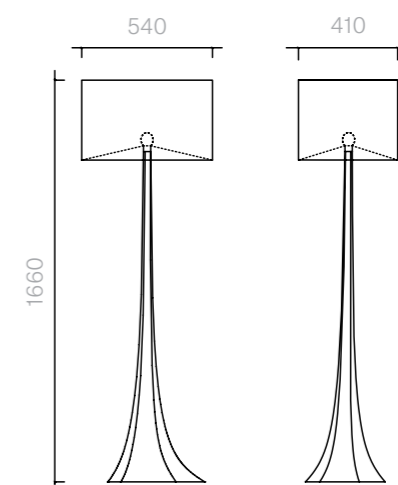

The diagrams are
shown in millimetres
www.se-collections.com