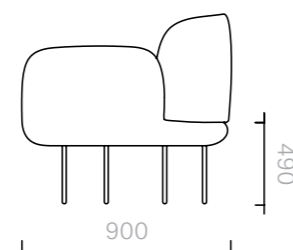

Sofa
225W × 90D × 90H cm

Designer: Nika Zupanc
Collection III

Frame upholstered in a choice of leathers or fabrics, or in customer's own material or leather.

Powder coated steel legs available in any RAL K7 Classic Colour.

Please contact us to find out more about all the colour options available.

Above product:
Upholstered in Turnell & Gigon Zebra Col. Silver Blue, legs powder coated in Gold.

The diagrams are shown in millimetres
www.se-collections.com