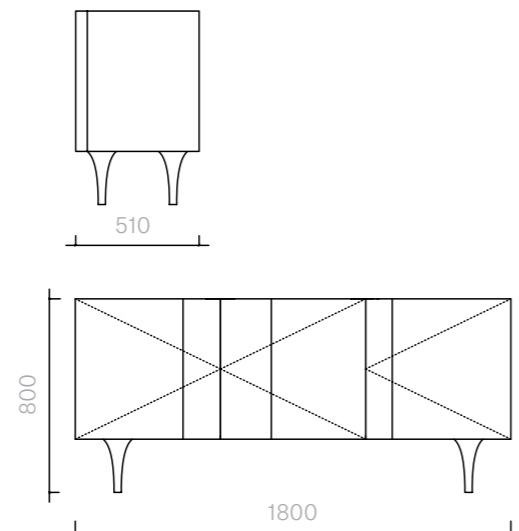

Above product:
Exterior in black sycamore
veneer. Legs lacquered in
Sé Classic Black.

The diagrams are
shown in millimetres

www.se-collections.com

TABLES

106
Tables
Atlas Console
Marble

Console
166W x 39D x 76H cm