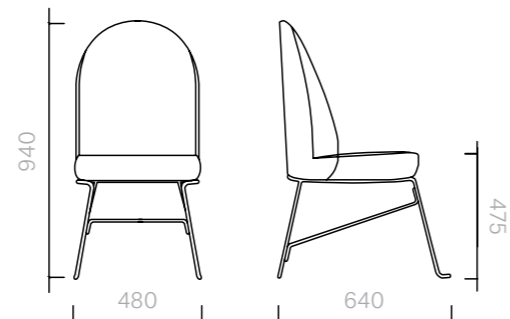

Chair
48W x 64D x 94H cm

Designer: Jaime Hayon
Collection II

Frame upholstered in a choice of leathers or fabrics, or in customer's own material or leather.

Powder coated steel legs available in any RAL K7 Classic Colour.

Please contact us to find out more about all the colour options available.

Above product:
Upholstered in Sé Leather 302, legs powder coated in Gold.

The diagrams are shown in millimetres
www.se-collections.com