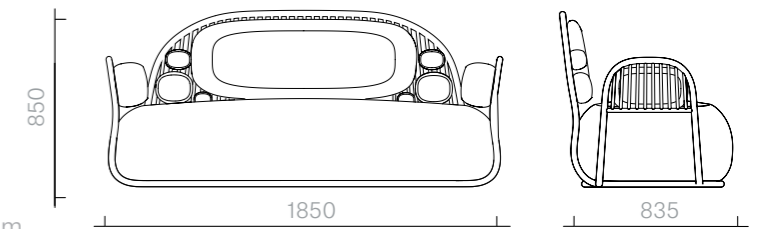

Sofa
no arms
185W x 83.5D x 85H cm

with arms
185W x 83.5D x 85H cm

Designer: Ini Archibong
Collection IV

Seat cushion upholstered
in a choice of outdoor
fabrics or in customer's
own material.

Lacquered steel frame
available in any RAL K7
Classic Colour.

Please refer to page
162 at the back of the
catalogue for the full Sé
lacquer colour range.

Please contact us to find
out more about all the
colour options available.

Above product:
Upholstered in Perennials
Plushy col. 990-28 Blanca,
frame lacquered in
SIKKENS A62505.

The diagrams are
shown in millimetres
www.se-collections.com