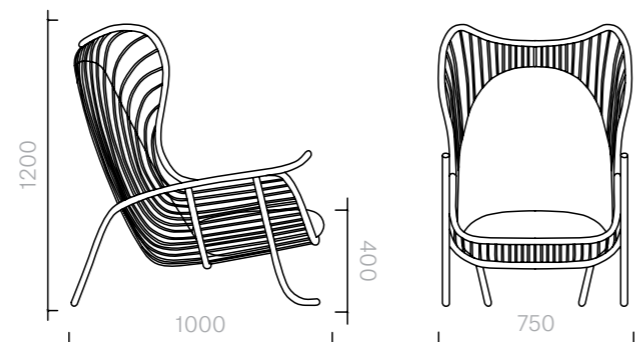

Armchair
75W × 100D × 120H cm

Designer: Jaime Hayon
Collection II

Tubular powder coated steel frame available in any RAL K7 Classic Colour, seat cushion upholstered in a choice of leathers or fabrics, or in customer's own material or leather.

Please contact us to find out more about all the colour options available.

Above product:
Frame powder coated in RAL 9003 Signal White, seat cushion upholstered in Sé Leather 711 and Sé Velvet Col. Argent.

The diagrams are shown in millimetres
www.se-collections.com