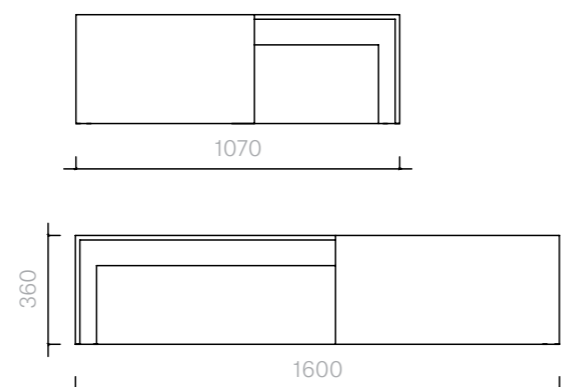

Coffee Table
160W x 107D x 36H cm

Designer: Damien
Langlois-Meurinne
Collection I

Coffee table in cast iron,
surface patinated and
waxed with a high gloss
lacquered underside
(any Sé or RAL K7
Classic Colour).

Please refer to page
162 at the back of the
catalogue for the full Sé
lacquer colour range.

Please contact us to
find out more about all the
colour options available.

The diagrams are
shown in millimetres
www.se-collections.com