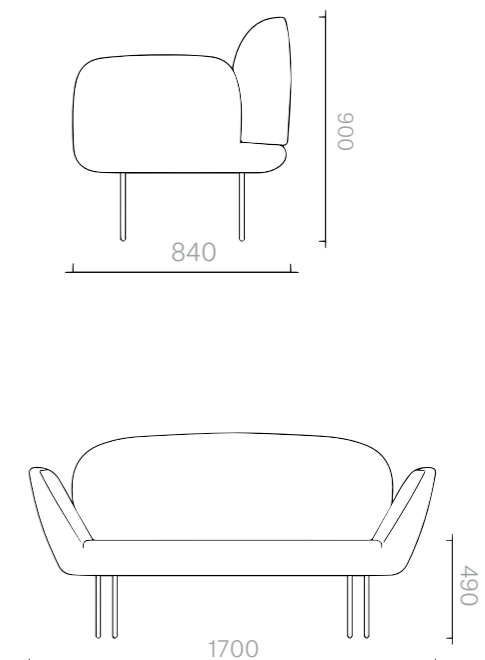

Sofa
170W × 90D × 90H cm

Designer: Nika Zupanc
Collection III

Frame upholstered in a choice of leathers or fabrics, or in customer's own material or leather.

Powder coated steel legs available in any RAL K7 Classic Colour.

Please contact us to find out more about all the colour options available.

Above product:
Upholstered in Turnell & Gigon Zebra Col. Silver Blue, legs powder coated in Gold.

The diagrams are shown in millimetres
www.se-collections.com