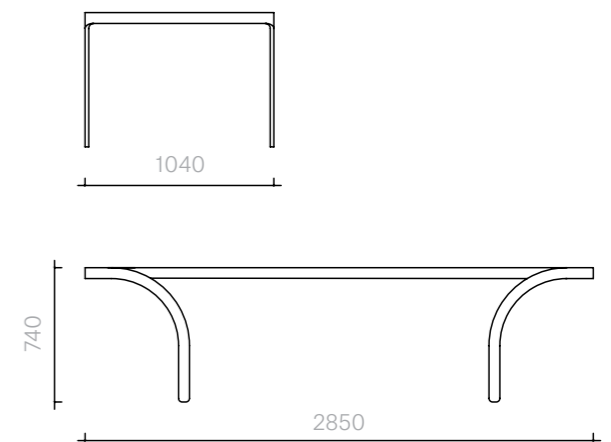

Table
285W × 104D × 74H cm

Designer: Damien
Langlois-Meurinne
Collection I

Table top available in Corian or veneer. Curved steel lacquered legs available in any Sé or RAL K7 Classic Colour.

Please refer to page 162 at the back of the catalogue for the full Sé lacquer colour range..

Please contact us to find out more about all the veneer and lacquer colour options available.

Above product:
Corian top, legs lacquered in bespoke colour.

The diagrams are shown in millimetres
www.se-collections.com