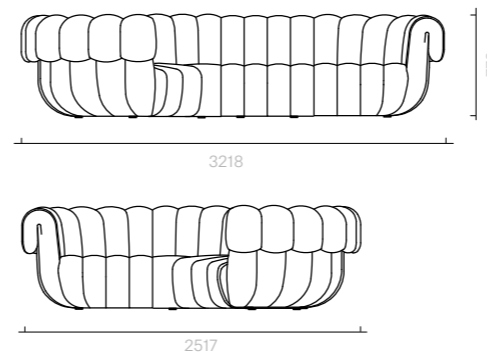

Sectional sofa

As pictured
321.8W 251.7D x 77.2H cm

Designer: Nika Zupanc
Collection III

Seat cushion upholstered
in a choice of leathers or
fabrics, or in customer's
own material or leather.

Please contact us to find
out more about all the
configurations and colour
options available.

Above product:
Upholstered in Lelièvre
Paris Berry col. Havane.

The diagrams are
shown in millimetres
www.se-collections.com