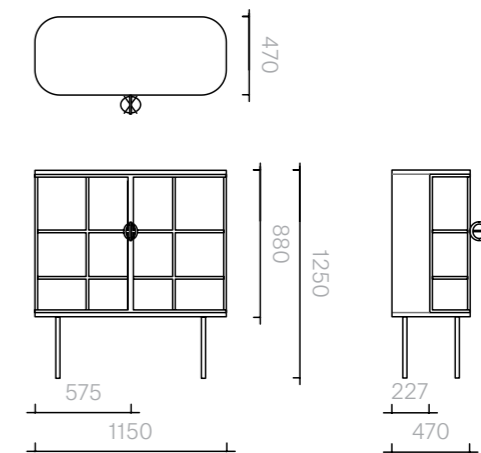

Cabinet
115W × 47D × 125H cm

Designer: Nika Zupanc
Collection III

Doors available in clear or smoked glass, or in a selection of veneered or lacquered finishes.

Shelves available in multiple configurations and in a choice of lacquered finishes.

Legs and frame in polished brass.

Back of the cabinet available in a selection of veneered or lacquered finishes.

Please refer to page 162 at the back of the catalogue for the full Sé lacquer colour range.

Please contact us to find out more about all the colour options available.

Above product:
Satin grey sycamore veneer with polished brass frame and legs, clear glass doors, shelves lacquered in Sé Chic Blue.

The diagrams are shown in millimetres
www.se-collections.com