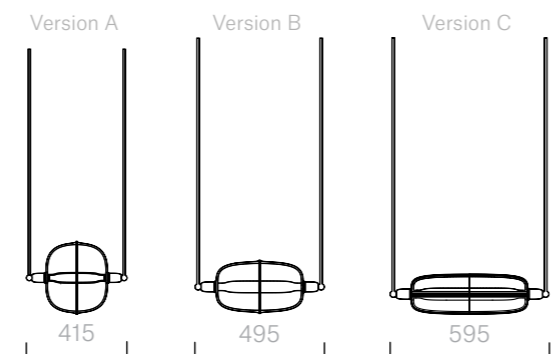

Chandelier
269W x 172.5D x ≈ 120H cm
Version A: W41.5 cm
Version B: W49.5 cm
Version C: W59.5 cm

Designer: Ini Archibong
Collection IV

Murano glass shades.

Brass detailing.

Please contact us to find out more about all the colour options available.

Above product:
15 piece configuration.

The diagrams are shown in millimetres
www.se-collections.com