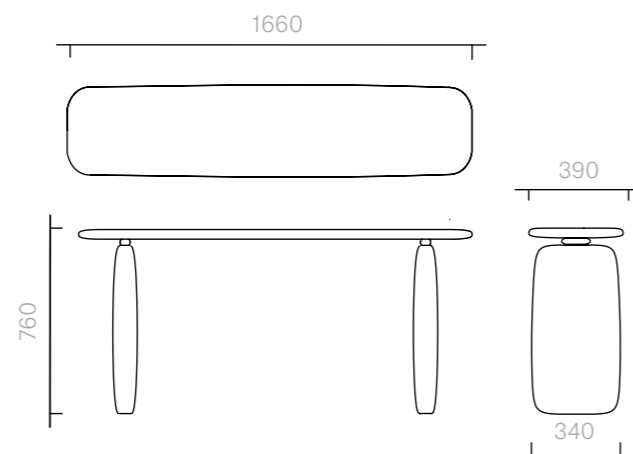

The diagrams are
shown in millimetres

www.se-collections.com

107
Tables
Atlas Console
Wood

Console
166W x 39D x 76H cm

Designer: Ini Archibong
Collection IV

Console available in a
choice of oak or walnut
finishes with lacquered
underside and inner legs.