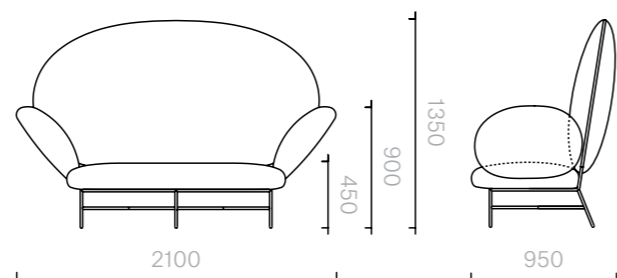

Sofa
210W × 95D × 135H cm

Designer: Nika Zupanc
Collection III

Frame upholstered in a choice of leathers or fabrics, or in customer's own material or leather.

Powder coated steel frame available in any RAL K7 Classic Colour.

Please contact us to find out more about all the colour options available.

Above product:
Upholstered in Holland & Sherry Chamonix Col. Smoke, frame powder coated in Gold.

The diagrams are shown in millimetres
www.se-collections.com