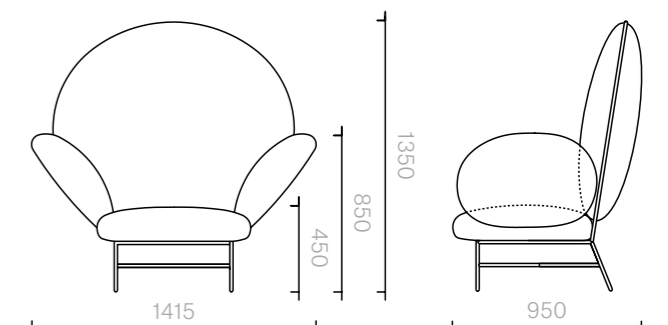

Armchair
141.5W × 95D × 135H cm

Designer: Nika Zupanc
Collection III

Frame upholstered in a choice of leathers or fabrics, or in customer's own material or leather.

Powder coated steel frame available in any RAL K7 Classic Colour.

Please contact us to find out more about all the colour options available.

Above product:
Upholstered in Holland & Sherry Chamonix Col. Smoke, frame powder coated in Gold.

The diagrams are shown in millimetres
www.se-collections.com