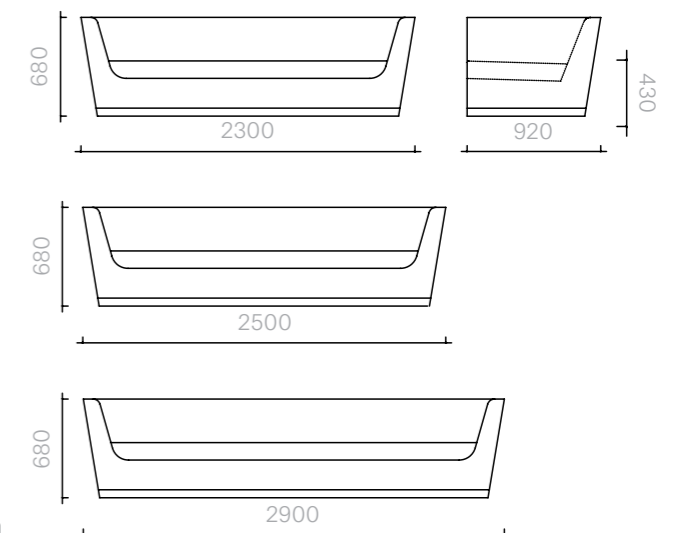

Sofa
230W × 92D × 68H cm
250W × 92D × 68H cm
290W × 92D × 68H cm

Designer: Damien
Langlois-Meurinne
Collection I

Frame upholstered in
a choice of leathers or
fabrics, or in customer's
own material or leather.

Beech base lacquered
in any RAL K7 Classic
Colour.

Please refer to page
162 at the back of the
catalogue for the full Sé
lacquer colour range.

Please contact us to
find out more about all the
colour options available.

Above product:
Upholstered in Sé Leather
390, base lacquered in
RAL 9003 Signal White.

The diagrams are
shown in millimetres
www.se-collections.com