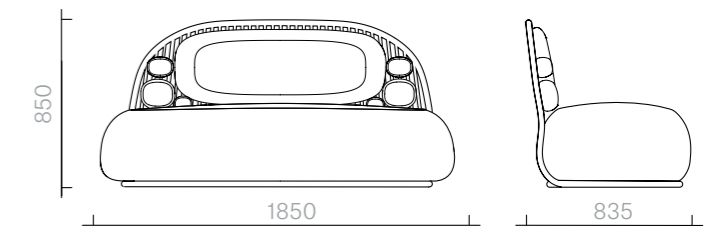

Sofa
no arms
185W x 83.5D x 85H cm

with arms
185W x 83.5D x 85H cm

Designer: Ini Archibong
Collection IV

Seat cushion upholstered
in a choice of outdoor
fabrics or in customer's
own material.

Lacquered steel frame
available in any RAL K7
Classic Colour.

Please refer to page
162 at the back of the
catalogue for the full Sé
lacquer colour range.

Please contact us to find
out more about all the
colour options available.

Above product:
Upholstered in Perennials
Plushy col. 990-28 Blanca,
frame lacquered in
SIKKENS A62505.

The diagrams are
shown in millimetres
www.se-collections.com