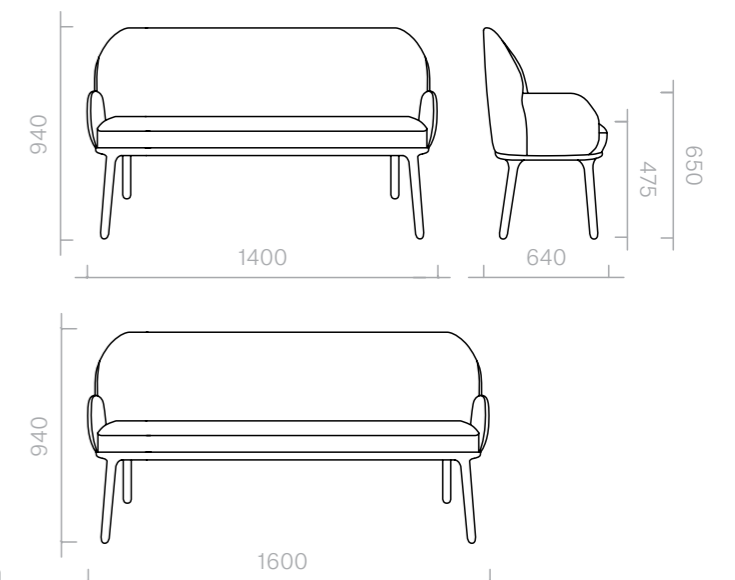

Bench
140W × 64D × 94H cm
160W × 64D × 94H cm

Designer: Jaime Hayon
Collection II

Frame upholstered in a choice of leathers or fabrics, or in customer's own material or leather.

Legs available in stained or natural oak, or in lacquered beech (any Sé or RAL K7 Classic Colour).

Please refer to page 162 at the back of the catalogue for the full Sé lacquer colour range and page 163 for the Sé wood finishes.

Please contact us to find out more about all the colour options available.

Above product:
Upholstered in Dedar Tabularasa Col. 51 Ardoise, legs in mid-brown stained oak.

The diagrams are shown in millimetres

www.se-collections.com