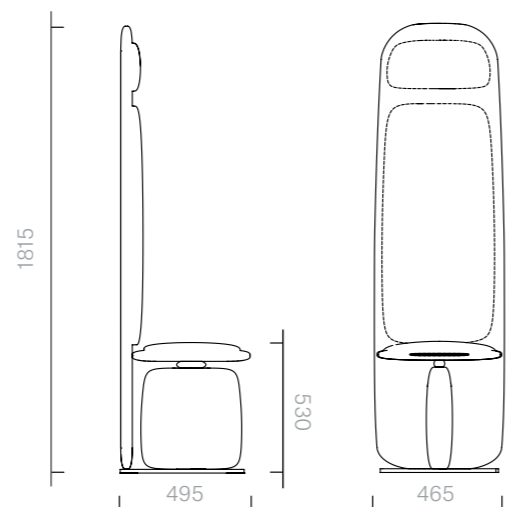

Chair
46.5W x 49.5D x 181.5H cm

Designer: Ini Archibong
Collection IV

Chair upholstered in a choice of leathers or fabrics, or in customer's own leather or fabric.

Available in either oak or walnut in a choice of brushed or satin finishes.

Lacquered node in Gold.

Please refer to page 164 at the back of the catalogue for the range of Sé oak and walnut finishes.

Please contact us to find out more about all the colour options available.

Above product:
Desk Chair in Chêne Satin col. 586-005 upholstered in Pierre Frey col. Noe Havane.

The diagrams are shown in millimetres
www.se-collections.com