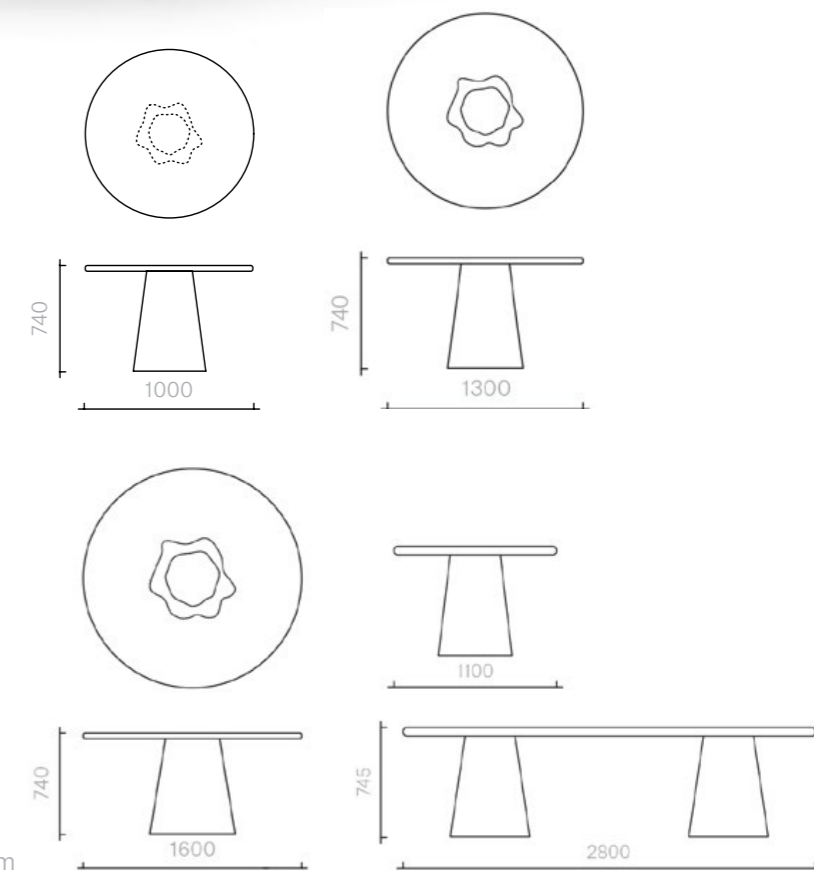

Table
Diameter 100 x 74H cm
Diameter 130 x 74H cm
Diameter 160 x 74H cm
Diameter 280 x 75H cm

Designer: Damien
Langlois-Meurinne
Collection I

Lacquered table available
in any Sé or RAL K7
Classic Colour.

Please refer to page
162 at the back of the
catalogue for the full Sé
lacquer colour range.

Please contact us to
find out more about all the
colour options available.

Above product:
Lacquered table in Sé
Classic White.

RAL
CLASSIC

The diagrams are
shown in millimetres
www.se-collections.com