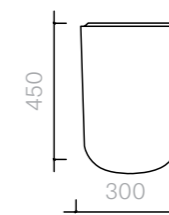

Side Table
Diameter 30 × 45H cm

Designer: Jaime Hayon
Collection II

Ceramic side table
available in a choice of
Glossy or Satin glazes,
with a Carrara marble top.

Please refer to pages
158 and 159 at the back
of the catalogue for the full
Sé ceramic colour range.

Please contact us to
find out more about all the
colour options available.

Above products
(from left to right):
Glossy Copper, Glossy
Chic Pink, Glossy Bronze,
Glossy Lilac Grey.

The diagrams are
shown in millimetres
www.se-collections.com