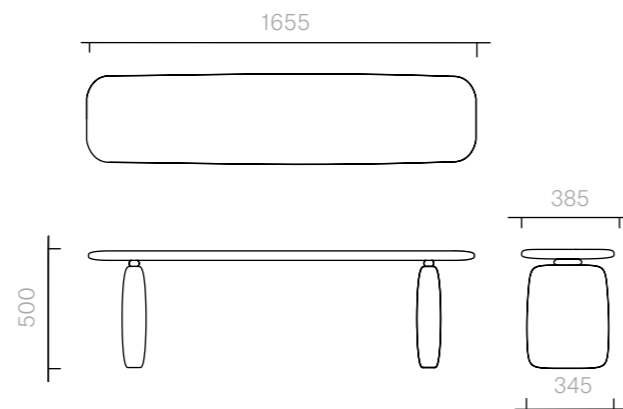

CHAIRS

12
Chairs
Atlas Bench
Lacquered & Marble

Bench
165.5W x 38.5D x 50H cm

Designer: Ini Archibong
Collection IV

Bench in Carrara marble or lacquered finish with marble nodes.

Lacquered version base available in any Sé or RAL K7 Classic Colour.

The diagrams are shown in millimetres

www.se-collections.com

13
Chairs
Atlas Bench
Wood

Bench
166W x 39D x 50H cm

Designer: Ini Archibong
Collection IV

Bench available in a choice of oak or walnut finishes with lacquered underside and inner legs.