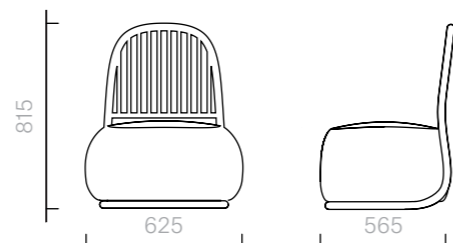

Armchair
62.5Wx 56.5D x 81.5H cm

Designer: Ini Archibong
Collection IV

Seat cushion upholstered
in a choice of leathers or
fabrics, or in customer's own
material or leather.

Lacquered steel frame
available in any Sé or RAL
K7 Classic Colour.

Please refer to page
162 at the back of the
catalogue for the full Sé
lacquer colour range.

Please contact us to
find out more about all the
colour options available.

Above product:
Upholstered in Holland
& Sherry Rive Gauche
Myrtille, frame lacquered in
SIKKENS RN 01 61.

The diagrams are
shown in millimetres
www.se-collections.com