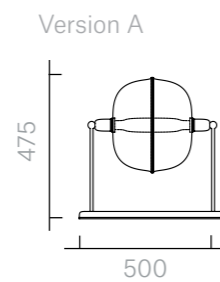

Table Lamp
Version A
Diameter 50 x 45H cm
Designer: Ini Archibong
Collection IV

Murano glass shades.

Brass detailing.

Please contact us to find out more about all the colour options available.

Above product:
Moirai Table Lamp
Version A, col. Blue.

The diagrams are shown in millimetres
www.se-collections.com