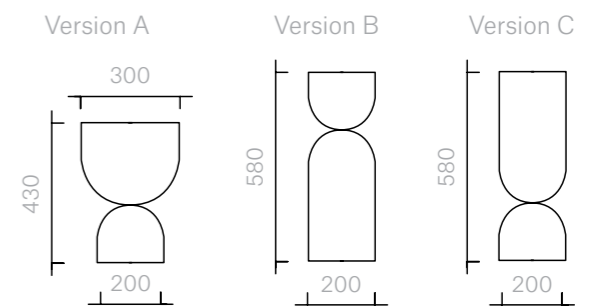

Side Table Version B/C
Diameter 20 × 58H cm

Designer: Jaime Hayon
Collection II

Marble side table
in a choice of Carrara or
Lasa Oro.

Please contact us to
find out more about all the
colour options available.

Above products:
Time Piece Lasa Oro.

The diagrams are
shown in millimetres

www.se-collections.com