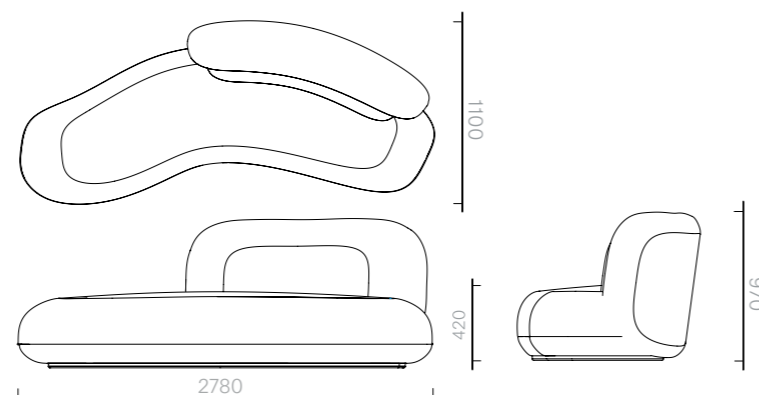

Daybed
single back cushion
278W x 110D x 97H cm

Designer: Ini Archibong
Collection IV

Seat cushion upholstered
in a choice of leathers or
fabrics, or in customer's
own material or leather.

Fabric piping detail and
base in either leather or
fabric.

Brass foot.

Please contact us to find
out more about all the
colour options available.

Above product:
Upholstered in Perennials
Crepe du jour col. Blanca,
with base in Sé leather col.
390.

The diagrams are
shown in millimetres
www.se-collections.com