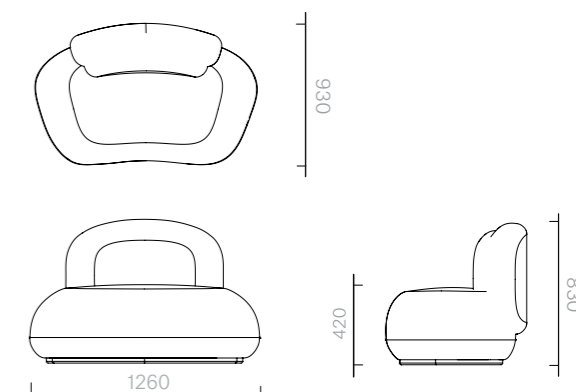

Armchair
126W x 93D x 83H cm

Designer: Ini Archibong
Collection IV

Seat cushion upholstered
in a choice of leathers or
fabrics, or in customer's
own material or leather.

Fabric piping detail and
base in either leather or
fabric.

Brass foot.

Please contact us to find
out more about all the
colour options available.

Above product:
Upholstered in Dedar
Pergamena col. Duna
with base in Sé leather
col. 390.

The diagrams are
shown in millimetres
www.se-collections.com