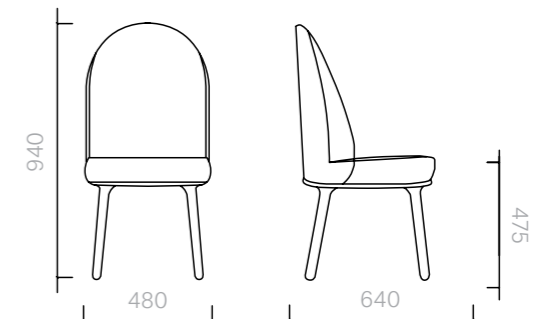

Chair
48W x 64D x 94H cm

Designer: Jaime Hayon
Collection II

Frame upholstered in a choice of leathers or fabrics, or in customer's own material or leather.

Legs available in stained or natural oak, or in lacquered beech (any Sé or RAL K7 Classic Colour).

Please refer to page 162 at the back of the catalogue for the full Sé lacquer colour range and page 163 for the Sé wood finishes.

Please contact us to find out more about all the colour options available.

Above product:
Upholstered in Dedar Modo Melange Col. 002 Grigio, legs in dark brown stained oak.

The diagrams are shown in millimetres
www.se-collections.com