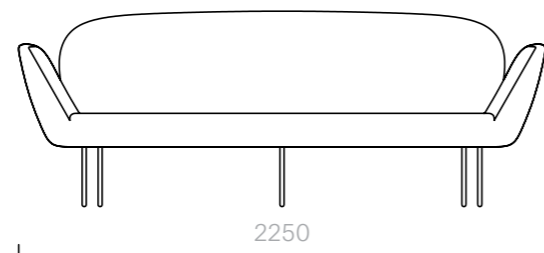

Sofa
225W × 90D × 90H cm

Designer: Nika Zupanc
Collection III

Frame upholstered in a choice of leathers or fabrics, or in customer's own material or leather.

Powder coated steel legs available in any RAL K7 Classic Colour.

Please contact us to find out more about all the colour options available.

Above product:
Upholstered in Turnell & Gigon Zebra Col. Silver Blue, legs powder coated in Gold.

The diagrams are shown in millimetres
www.se-collections.com