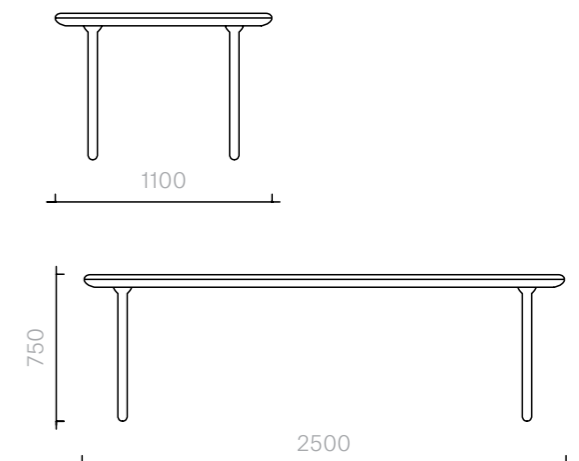

Table
250W x 110D x 75H cm

Designer: Jaime Hayon
Collection II

Lacquered table with a veneered or clear glass top, available in any Sé or RAL K7 Classic Colour.

Please refer to page 162 at the back of the catalogue for the full Sé lacquer colour range.

Please contact us to find out more about all the veneer and lacquer colour options available.

Above product:
Lacquered in Sé Chic Purple, with clear glass top.

The diagrams are shown in millimetres
www.se-collections.com