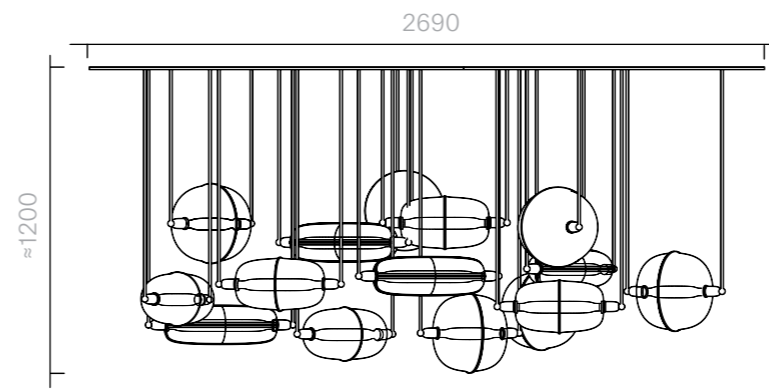

Chandelier
269W x 172.5D x ≈ 120H cm
Version A: W41.5 cm
Version B: W49.5 cm
Version C: W59.5 cm

Designer: Ini Archibong
Collection IV

Murano glass shades.

Brass detailing.

Please contact us to find out more about all the colour options available.

Above product:
15 piece configuration.

The diagrams are shown in millimetres
www.se-collections.com