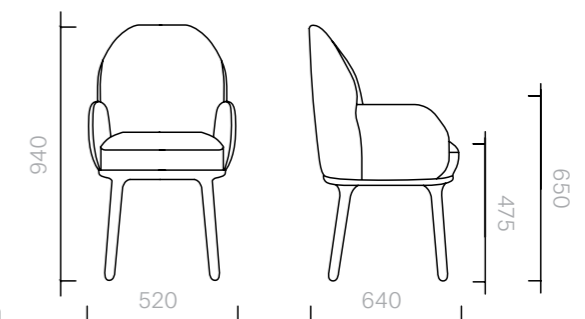

Chair
52W x 64D x 94H cm

Designer: Jaime Hayon
Collection II

Frame upholstered in
a choice of leathers or
fabrics, or in customer's
own material or leather.

Legs available either
in stained or natural oak,
or in lacquered beech
(any Sé or RAL K7 Classic
Colour).

Please refer to page 162 at
the back of the catalogue
for the full Sé lacquer
colour range and page
163 for the Sé wood
finishes.

Please contact us to
find out more about all the
colour options available.

Above product:
Outer shell upholstered
in Sé Leather 390 and
interior in Sé Velvet Col.
Magnolia, legs in dark
brown stained oak.

The diagrams are
shown in millimetres

www.se-collections.com