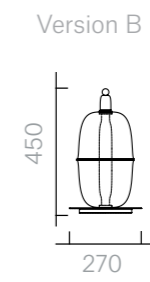

53
Lighting
Moirai Table Lamp
Version B

Table Lamp
Version B
Diameter 27 x 45H cm
Designer: Ini Archibong
Collection IV

Murano glass shades.

Brass detailing.

Please contact us to find out more about all the colour options available.

Above product:
Moirai Table Lamp
Version A, col. Amber.

The diagrams are shown in millimetres
www.se-collections.com

54
Lighting
Moirai Table Lamp
Version C

Table Lamp
Version C
Diameter 27 x 55H cm

Designer: Ini Archibong
Collection IV