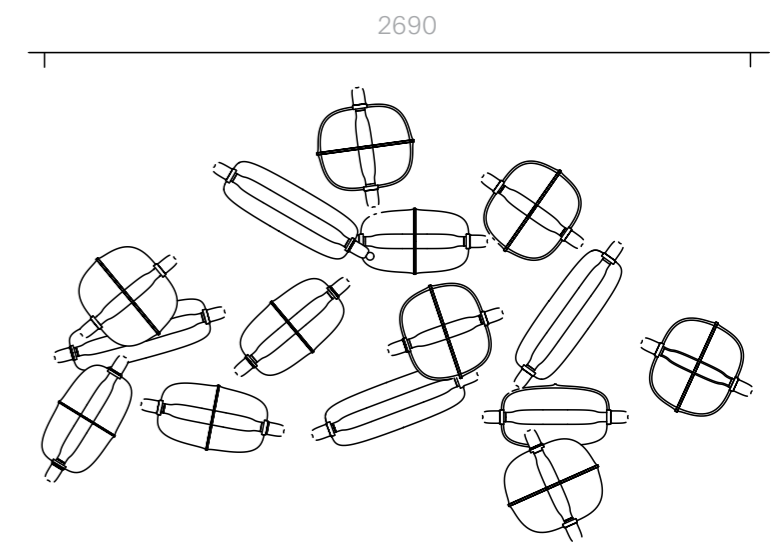

Chandelier
269W x 172.5D x ≈ 120H cm
Version A: W41.5 cm
Version B: W49.5 cm
Version C: W59.5 cm

Designer: Ini Archibong
Collection IV

Murano glass shades.

Brass detailing.

Please contact us to find out more about all the colour options available.

Above product:
15 piece configuration.

The diagrams are shown in millimetres
www.se-collections.com