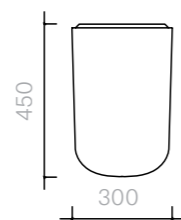

Side Table
Diameter 30 x 45H cm

Designer: Jaime Hayon
Collection II

Ceramic side table with a clear glass top, available in a choice of Glossy or Satin glazes with Glossy Metal interior.

Please refer to pages 158 and 159 at the back of the catalogue for the full Sé ceramic colour range.

Please contact us to find out more about all the colour options available.

Above product:
Glossy White with
Glossy Gold interior.

The diagrams are shown in millimetres
www.se-collections.com