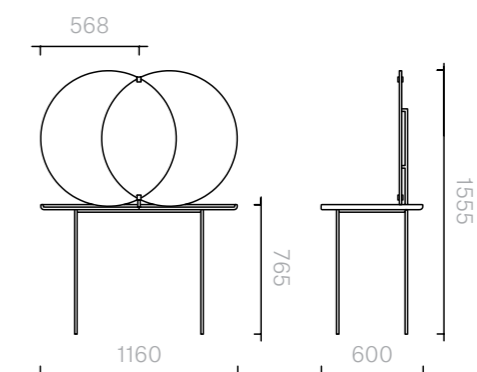

Dressing Table
116W x 60D x 155.5H cm

Designer: Nika Zupanc
Collection III

Ceramic table top
in a choice of Glossy
Colour glazes.

Mirror frame available in
powder coated steel (any
RAL K7 Classic Colour).

Legs available in powder
coated (any RAL K7
Classic Colour).

Please refer to pages
158 and 159 at the back
of the catalogue for the full
Sé ceramic colour range.

Please contact us to
find out more about all the
colour options available.

Above product:
Table top in Glossy Chic
Pink, frame and legs
powder coated in RAL
9003 Signal White.

The diagrams are
shown in millimetres
www.se-collections.com