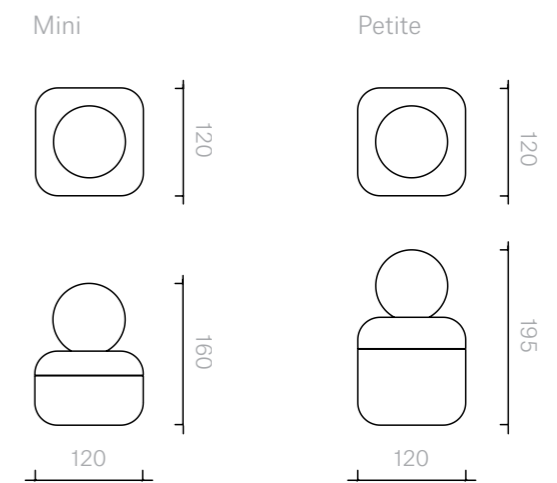

Box
Mini: 12W × 12D × 16H cm
Petite: 12W × 12D × 19.5H cm
Designer: Nika Zupanc
Collection III
Ceramic box in a choice
of Glossy and Satin glazes.
Please refer to pages
158 and 159 at the back
of the catalogue for the full
Sé ceramic colour range.
Please contact us to
find out more about all the
colour options available.
Above products:
Petite Glossy Tea Pink
& Glossy Gold.

The diagrams are
shown in millimetres
www.se-collections.com