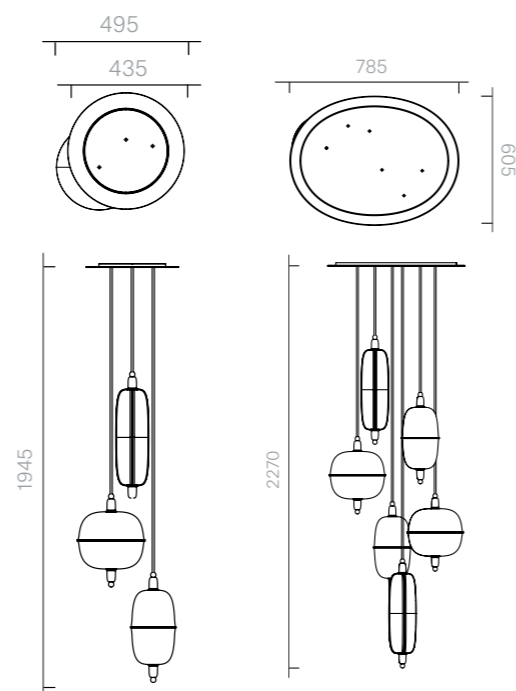

Chandelier
W49.5 x H194.5 cm
W78.5 x D60.5 X H227 cm

Designer: Ini Archibong
Collection IV

Murano glass shades.

Brass detailing.

Please contact us to find out more about all the colour options available.

Above product:
Moirai Vertical Drop.
col. Amethyst.

Please note the image above is a render.

The diagrams are shown in millimetres
www.se-collections.com

49
Lighting
Moirai Chandelier
Oval Configuration

Chandelier
W109 X D84 X H107 cm
W126 X D97 X H119.5 cm