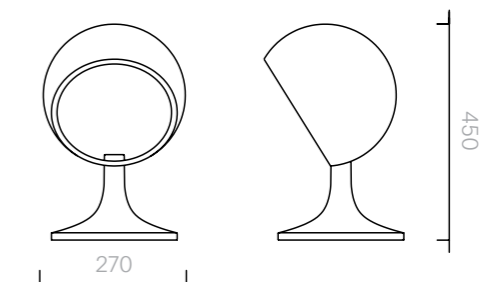

Designer: Nika Zupanc
Collection III

Ceramic table lamp
available in a choice of
Glossy or Satin glazes,
with Glossy Gold interior.

Please refer to pages 158
and 159 at the back of the
catalogue for the full Sé
ceramic colour range.

Please contact us to
find out more about all the
colour options available.

Light Specifications:
40W, E14, 220V, 50Hz

Above products:
(from left to right)
Glossy Chic Pink, Satin
Lilac Grey, Glossy Tea
Pink, Satin White,
Glossy Vintage Green.

The diagrams are
shown in millimetres
www.se-collections.com