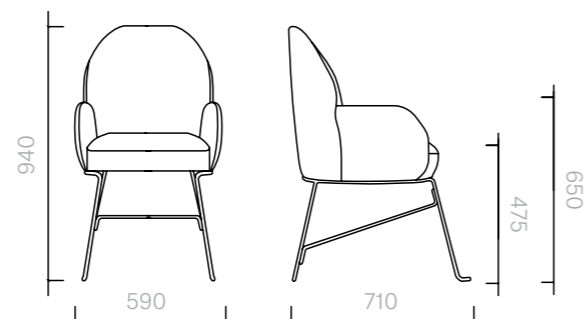

www.se-collections.com

18
Chairs
Beetley Bridge
Metal Legs

Chair
59W × 71D × 94H cm

Designer: Jaime Hayon
Collection II

Frame upholstered in
a choice of leathers or
fabrics, or in customer's
own material or leather.

The diagrams are
shown in millimetres

www.se-collections.com

19
Chairs
Beetley Bridge
Wooden Legs

Chair
59W × 71D × 94H cm

Designer: Jaime Hayon
Collection II

Frame upholstered in
a choice of leathers or
fabrics, or in customer's
own material or leather.