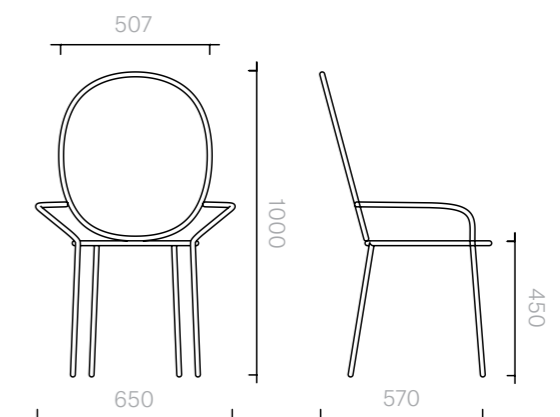

Chair
65W x 57D x 100H cm

Designer: Nika Zupanc
Collection III

Frame upholstered in a
choice of outdoor fabrics,
or in customer's own
material or leather.

Powder coated steel
frame available in any
RAL K7 Classic Colour.

Please contact us to
find out more about all the
colour options available.

Above product:
Upholstered in Dedar
Micro Tricot Col. 4 Bianco,
frame powder coated in
RAL 9003 Signal White.

The diagrams are
shown in millimetres
www.se-collections.com