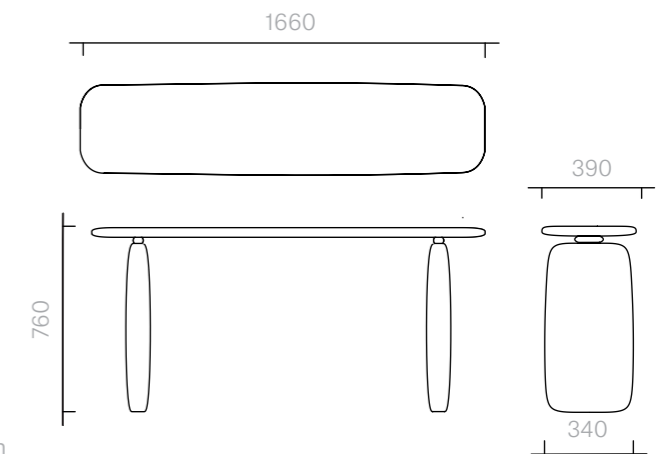

Console
166W x 39D x 76H cm

Designer: Ini Archibong
Collection IV

Console available in a
choice of oak or walnut
finishes with lacquered
underside and inner legs.

Lacquered nodes in Gold.

Please refer to page
162 at the back of the
catalogue for the full Sé
lacquer colour range and
page 164 for the range
of Sé oak and walnut
finishes.

Please contact us to find
out more about all the
colour options available.

Above product:
Console in polished
walnut with lacquered
underside and inner legs
in SIKKENS ON 00 31.

The diagrams are
shown in millimetres

www.se-collections.com