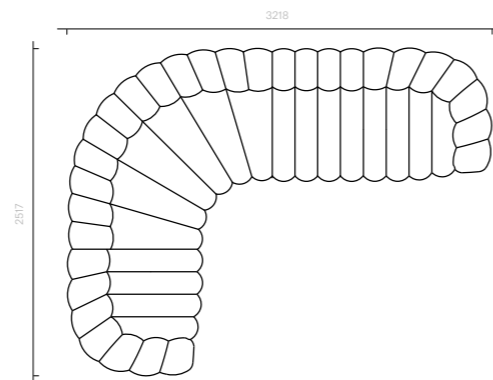

Sectional sofa

As pictured
321.8W 251.7D x 77.2H cm

Designer: Nika Zupanc
Collection III

Seat cushion upholstered
in a choice of leathers or
fabrics, or in customer's
own material or leather.

Please contact us to find
out more about all the
configurations and colour
options available.

Above product:
Upholstered in Lelièvre
Paris Berry col. Havane.

The diagrams are
shown in millimetres
www.se-collections.com