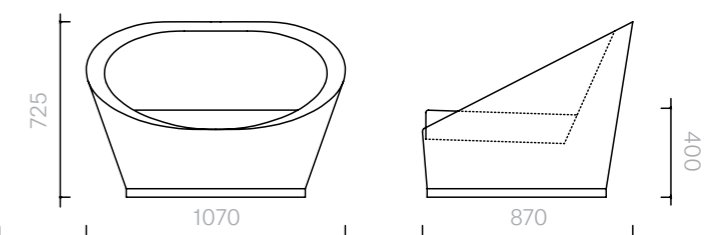

Armchair
107W × 87D × 72.5H cm

Designer: Damien
Langlois-Meurinne
Collection I

Frame upholstered in
a choice of leathers or
fabrics, or in customer's
own material or leather.

Beech base lacquered
in any RAL K7 Classic
Colour.

Please refer to page
162 at the back of the
catalogue for the full Sé
lacquer colour range.

Please contact us to
find out more about all the
colour options available.

Above product:
Upholstered in Dedar
Splendido Col. Taupe.

The diagrams are
shown in millimetres
www.se-collections.com