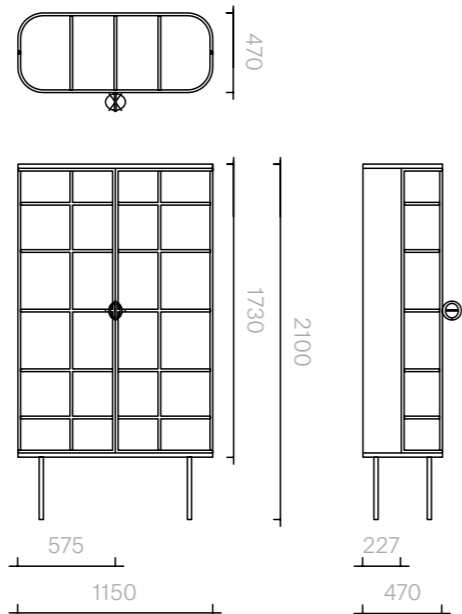

Cabinet
115W × 47D × 210H cm

Designer: Nika Zupanc
Collection III

Doors available in clear or smoked glass, or in a selection of veneered or lacquered finishes.

Shelves available in multiple configurations and in a choice of lacquered finishes.

Legs and frame in polished brass.

Back of the cabinet available in a selection of veneered or lacquered finishes.

Please refer to page 162 at the back of the catalogue for the full Sé lacquer colour range.

Please contact us to find out more about all the colour options available.

Above product:
Polished dark stained fraké veneer with polished brass frame and legs, smoked glass doors, shelves lacquered in Sé Chic Light Grey.

The diagrams are shown in millimetres
www.se-collections.com