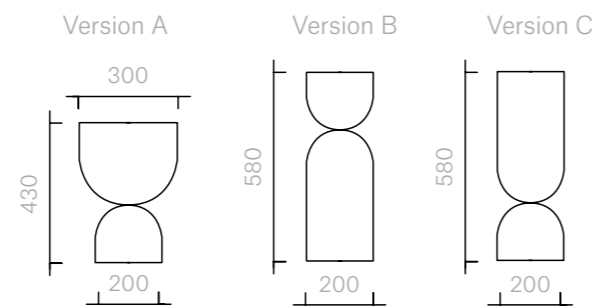

Designer: Jaime Hayon
Collection II

Lacquered side table
(any Sé or RAL K7
Classic Colour).

Also available with a gold,
copper or silver leaf top.

Please refer to page
162 at the back of the
catalogue for the full Sé
lacquer colour range.

Please contact us to
find out more about all the
colour options available.

Above products:
(from left to right)
Lacquered in custom
colours SIKKENS
CN.02.77, UN.02.77
and CN.02.67.

The diagrams are
shown in millimetres

www.se-collections.com