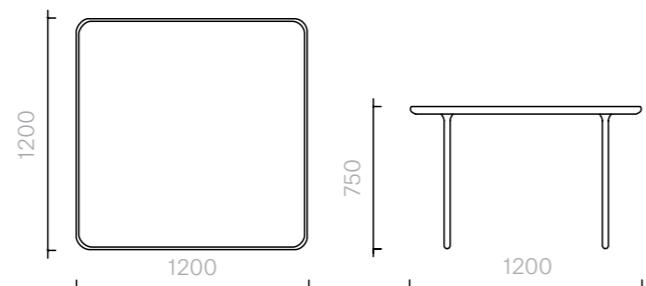

Table
120W x 120D x 75H cm

Designer: Jaime Hayon
Collection II

Lacquered table with a veneered top, available in any Sé or RAL K7 Classic Colour.

Please refer to page 162 at the back of the catalogue for the full Sé lacquer colour range.

Please contact us to find out more about all the veneer and lacquer colour options available.

Above product:
Lacquered in RAL 7003 Moss Grey, grey sycamore veneered top.

The diagrams are shown in millimetres
www.se-collections.com