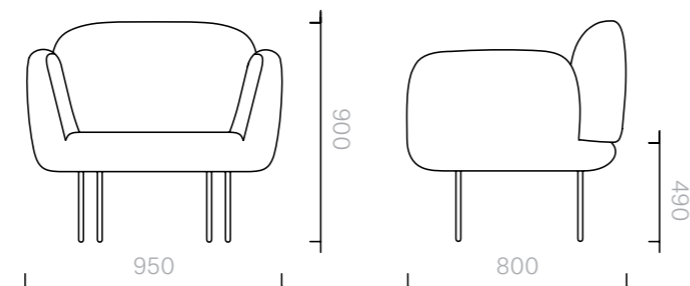

Armchair
95W × 80D × 90H cm

Designer: Nika Zupanc
Collection III

Frame upholstered in a choice of leathers or fabrics, or in customer's own material or leather.

Powder coated steel legs available in any RAL K7 Classic Colour.

Please contact us to find out more about all the colour options available.

Above product:
Upholstered in Holland & Sherry Rive Gauche col. Myrtille, legs powder coated in Gold.

The diagrams are shown in millimetres
www.se-collections.com