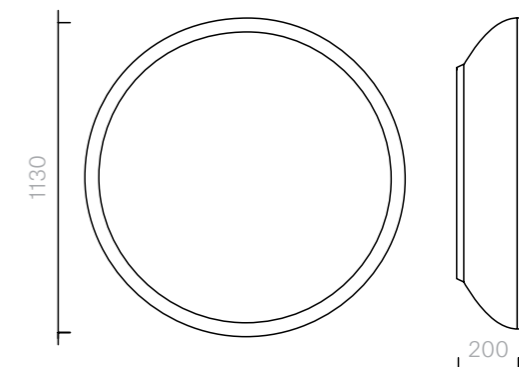

Mirror
Diameter 113 × 20D cm

Designer: Jaime Hayon
Collection II

Aluminium base lacquered in any Sé or RAL K7 Classic Colour with bevelled edge mirror.

Please refer to page 162 at the back of the catalogue for the full Sé lacquer colour range.

Please contact us to find out more about all the colour options available.

Above product:
Lacquered in Sé Chic Light Grey.

The diagrams are shown in millimetres
www.se-collections.com