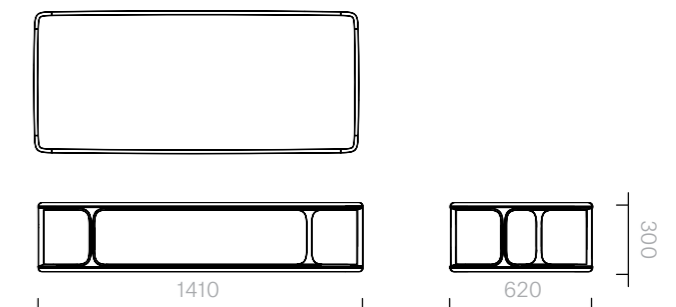

Coffee Table
141W x 61.5D x 30H cm

Designer: Ini Archbong
Collection IV

Lacquered coffee table with Carrara marble top and brass plated trim.

Lacquered base available in any Sé or RAL K7 Classic Colour.

Please refer to page 162 at the back of the catalogue for the full Sé lacquer colour range.

Please contact us to find out more about all the colour options available.

Above product:
Lacquered in NCS S 7502.

The diagrams are shown in millimetres
www.se-collections.com