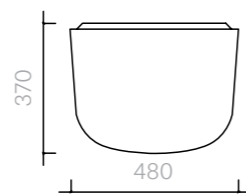

Side Table
Diameter 48 × 37H cm

Designer: Jaime Hayon
Collection II

Ceramic side table
available in a choice of
Glossy or Satin glazes,
with a Carrara marble top.

Please refer to pages
158 and 159 at the back
of the catalogue for the full
Sé ceramic colour range.

Please contact us to
find out more about all the
colour options available.

Above products
(from left to right):
Glossy Cashmere,
Glossy Vintage Green,
Glossy Gold, Glossy
Dark Platinum.

The diagrams are
shown in millimetres
www.se-collections.com