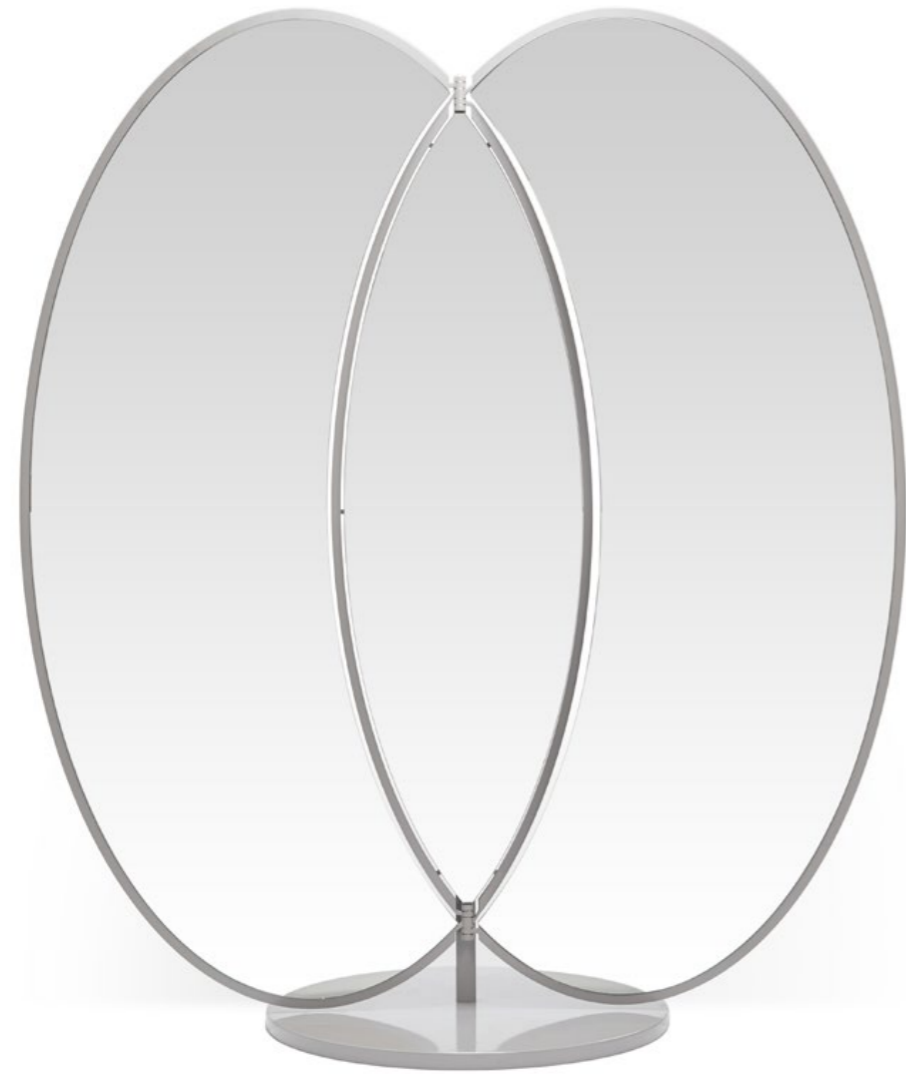

66
Mirrors
Olympia Floor Mirror

Mirror
176W x 50D x 200H cm

Designer: Nika Zupanc
Collection III

Frame available lacquered
in any Sé or RAL K7
Classic Colour.

Please refer to page
162 at the back of the
catalogue for the full Sé
lacquer colour range.