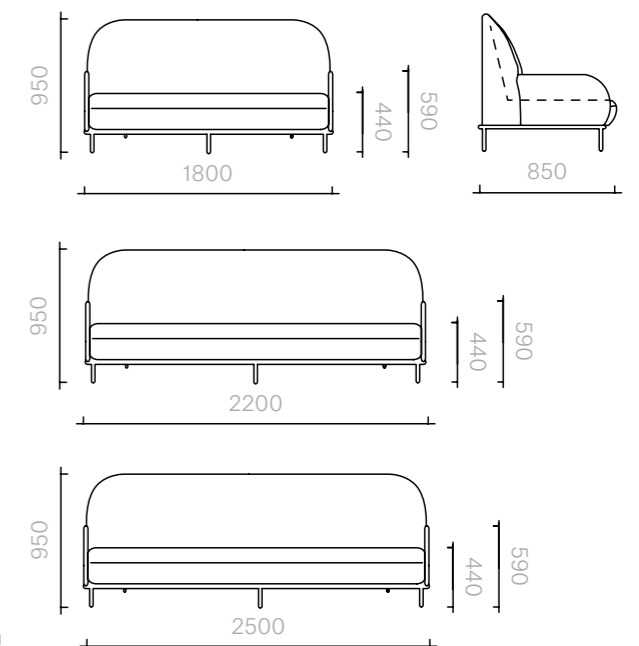

Sofa
180W × 85D × 95H cm
220W × 85D × 95H cm
250W × 85D × 95H cm

Designer: Jaime Hayon
Collection II

Frame upholstered in a choice of leathers or fabrics, or in customer's own material or leather.

Powder coated steel legs available in any RAL K7 Classic Colour.

Please contact us to find out more about all the colour options available.

Above product:
Outer shell upholstered in Dedar Tabularasa Col.51 Ardoise, interior in Dedar Fifty-Fifty Col.39 Taupe, cushions in Dedar Tabularasa Col.27 Roc, legs powder coated in Gold.

The diagrams are shown in millimetres
www.se-collections.com