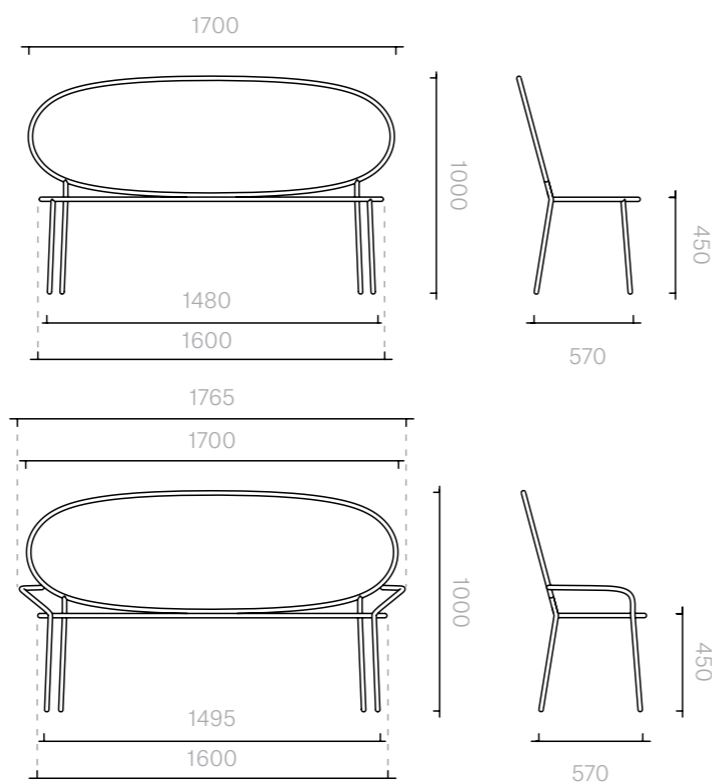

Bench
no arms
170W × 57D × 100H cm
with arms
176.5W × 57D × 100H cm

Designer: Nika Zupanc
Collection III

Frame upholstered in
a choice of leathers or
fabrics, or in customer's
own material or leather.

Powder coated steel
frame available in any
RAL K7 Classic Colour.

Please contact us to
find out more about all the
colour options available.

Above product:
Upholstered in Sé Velvet
Col. Brume, frame powder
coated in Gold.

The diagrams are
shown in millimetres
www.se-collections.com