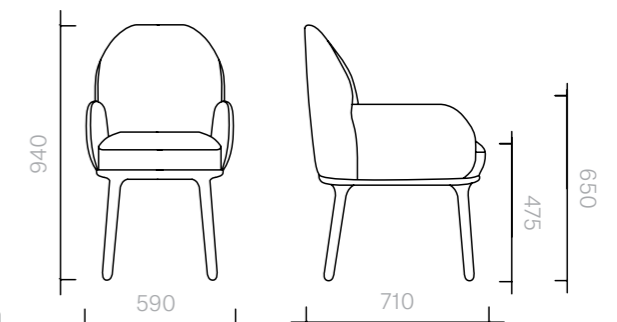

Chair
59W × 71D × 94H cm

Designer: Jaime Hayon
Collection II

Frame upholstered in
a choice of leathers or
fabrics, or in customer's
own material or leather.

Legs available in
stained or natural oak,
or in lacquered beech
(any Sé or RAL K7
Classic Colour).

Please refer to page 162 at
the back of the catalogue
for the full Sé lacquer
colour range and page
163 for the Sé wood
finishes.

Please contact us to
find out more about all the
colour options available.

Above product:
Upholstered in custom
leather, legs in natural oak.

The diagrams are
shown in millimetres

www.se-collections.com