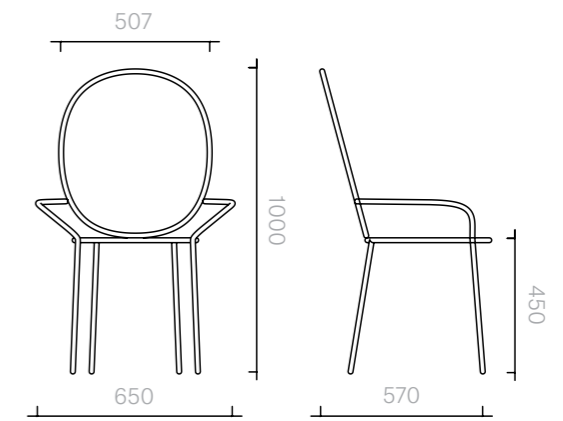

Chair
65W × 57D × 100H cm

Designer: Nika Zupanc
Collection III

Frame upholstered in
a choice of leathers or
fabrics, or in customer's
own material or leather.

Powder coated steel
frame available in any
RAL K7 Classic Colour.

Please contact us to
find out more about all the
colour options available.

Above product:
Upholstered in Sé Velvet
Col. Ocean, frame powder
coated in Gold.

The diagrams are
shown in millimetres
www.se-collections.com