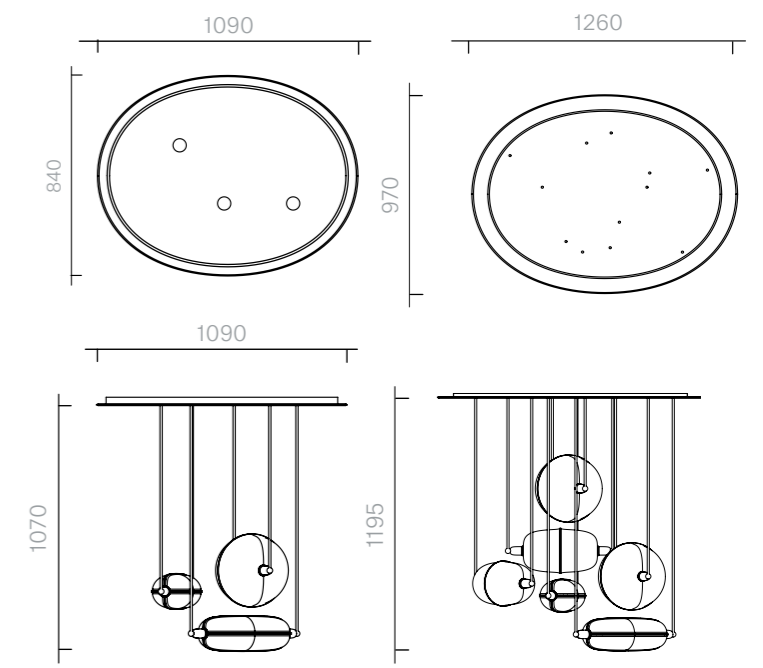

Please note the image above is a render.

The diagrams are shown in millimetres
www.se-collections.com

49
Lighting
Moirai Chandelier
Oval Configuration

Chandelier
W109 X D84 X H107 cm
W126 X D97 X H119.5 cm

The diagrams are shown in millimetres
www.se-collections.com

50
Lighting
Moirai Floor Lamp
Single

Floor Lamp

Version A
Diameter 30 x 147.5H cm

Version B
Diameter 30 x 151.5H cm

Version C
Diameter 30 x 161.5H cm