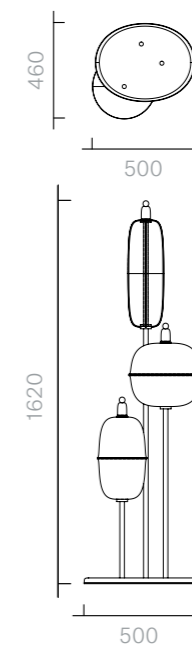

The diagrams are shown in millimetres
www.se-collections.com

50
Lighting
Moirai Floor Lamp
Single

Floor Lamp

Version A
Diameter 30 x 147.5H cm

Version B
Diameter 30 x 151.5H cm

Version C
Diameter 30 x 161.5H cm

Above product:
Moirai Floor Lamp
Trio, col. Amber.

The diagrams are
shown in millimetres
www.se-collections.com

52
Lighting
Moirai Table Lamp
Version A

Table Lamp
Version A
Diameter 50 x 45H cm
Designer: Ini Archibong
Collection IV