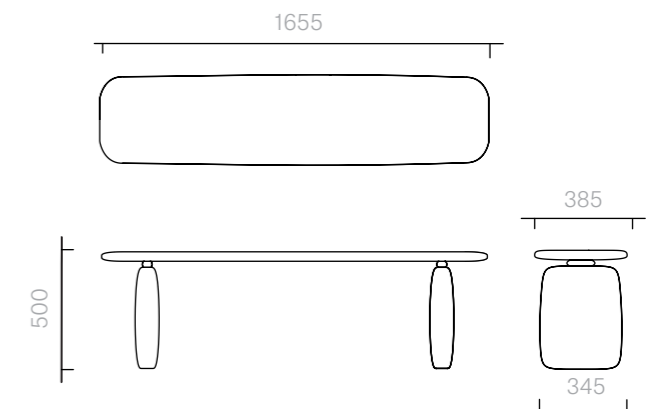

The diagrams are shown in millimetres

www.se-collections.com

13
Chairs
Atlas Bench
Wood

Bench
166W x 39D x 50H cm

Designer: Ini Archibong
Collection IV

Bench available in a choice of oak or walnut finishes with lacquered underside and inner legs.

The diagrams are shown in millimetres

www.se-collections.com

14
Chairs
Atlas Desk Chair

Chair
46.5W x 49.5D x 181.5H cm

Designer: Ini Archibong
Collection IV

Chair upholstered in a choice of leathers or fabrics, or in customer's own leather or fabric.