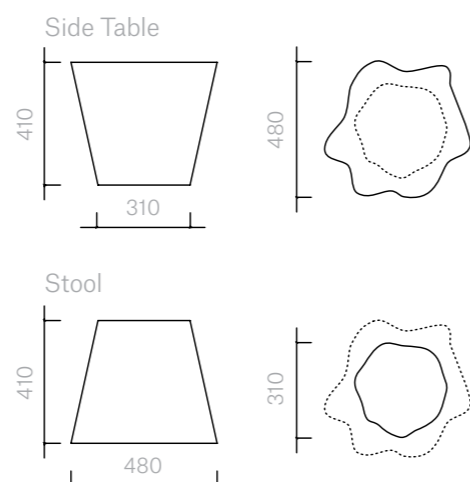

Designer: Damien
Langlois-Meurinne
Collection I

By The Trees is
available in two ceramic
configurations, either as
a side table or as a stool.

Available in a choice of
Glossy or Satin glazes.

Please refer to pages
158 and 159 at the back
of the catalogue for the full
Sé ceramic colour range.

Please contact us to
find out more about all the
colour options available.

Above products:
Glossy Gold, Satin White,
Glossy Cashmere.

The diagrams are
shown in millimetres
www.se-collections.com