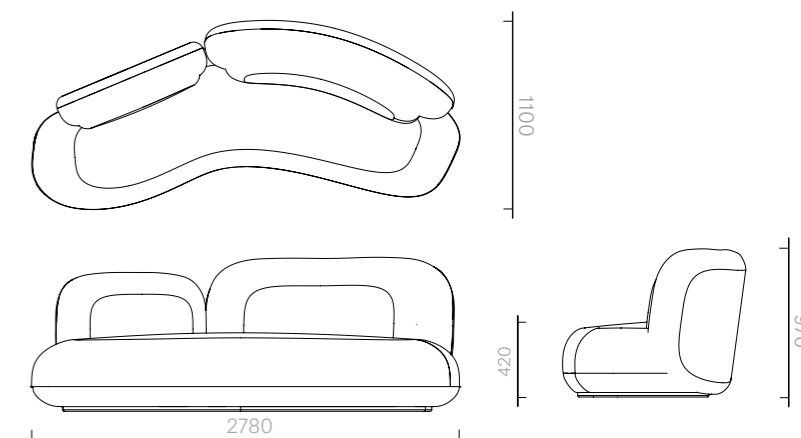

Sofa
double back cushion
278W x 110D x 97H cm

Designer: Ini Archibong
Collection IV

Seat cushion upholstered
in a choice of leathers or
fabrics, or in customer's
own material or leather.

Fabric piping detail and
base in either leather or
fabric.

Brass foot.

Please contact us to find
out more about all the
colour options available.

Above product:
Upholstered in Perennials
In The Loop col. Sea Salt
with fabric piping.

The diagrams are
shown in millimetres
www.se-collections.com