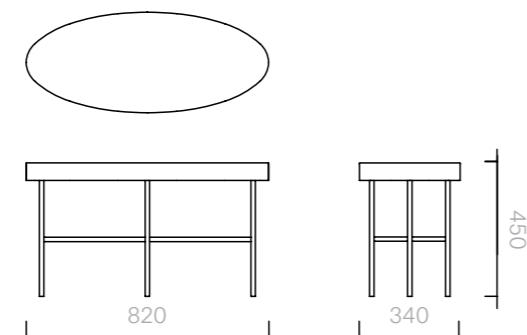

Stool
82W x 34D x 45H cm

Designer: Nika Zupanc
Collection III

Lacquered steel top
available in any RAL K7
Classic Colour.

Legs available in polished
brass or powder coated
steel (any Sé or RAL K7
Classic Colour).

Please refer to page 162 at
the back of the catalogue
for the full Sé lacquer
colour range.

Please contact us to
find out more about all the
colour options available.

Above product:
Lacquered steel top
in RAL 9003 Signal White,
with polished brass legs.

The diagrams are
shown in millimetres
www.se-collections.com