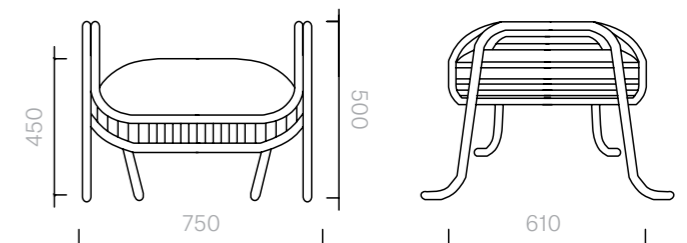

Footstool
75W × 61D × 50H cm

Designer: Jaime Hayon
Collection II

Tubular powder coated steel frame available in any RAL K7 Classic Colour, seat cushion upholstered in a choice of leathers or fabrics, or in customer's own material or leather.

Please contact us to find out more about all the colour options available.

Above product:
Frame powder coated in RAL 9003 Signal White, seat cushion upholstered in Sé Leather 711 and Sé Velvet Col. Argent.

The diagrams are shown in millimetres
www.se-collections.com