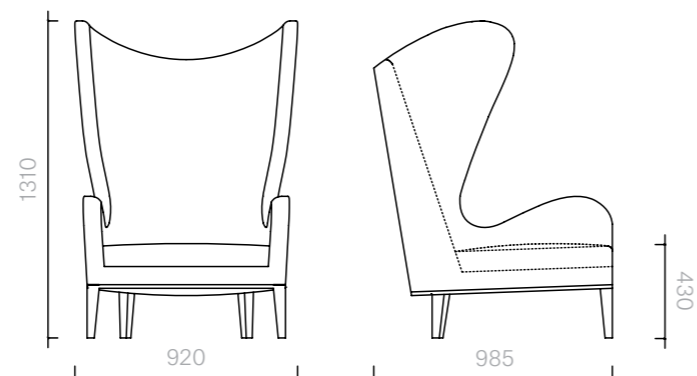

Armchair
92W × 98.5D × 131H cm

Designer: Damien
Langlois-Meurinne
Collection I

Frame upholstered in
a choice of leathers or
fabrics, or in customer's
own material or leather.

Beech legs lacquered
in any RAL K7 Classic
Colour.

Please refer to page
162 at the back of the
catalogue for the full Sé
lacquer colour range.

Please contact us to
find out more about all the
colour options available.

Above product:
Upholstered in Dedar
Karakorum Col. Ivory, legs
lacquered in RAL 9010
Pure White.

The diagrams are
shown in millimetres
www.se-collections.com