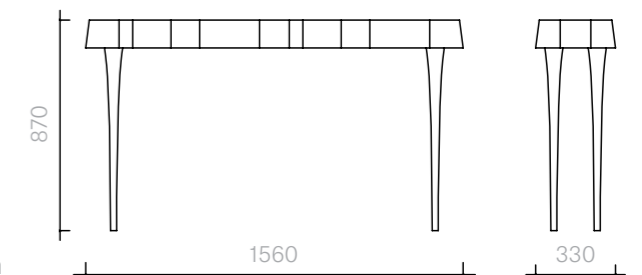

Above product:
Dark stained walnut.

The diagrams are
shown in millimetres
www.se-collections.com

136
Tables
Smoke Tables

Coffee Tables
Diameter 30 × 44H cm
Diameter 50 × 37H cm
Diameter 80 × 30H cm
Diameter 100 × 23H cm