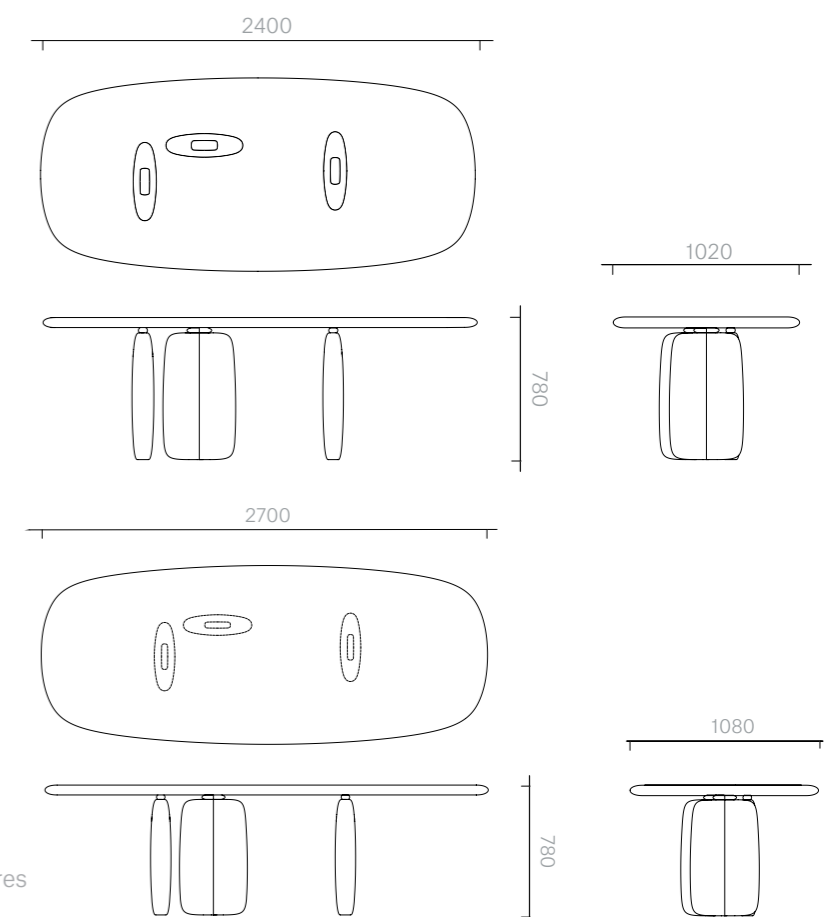

Table
240W x 102D x 78H cm
270W x 108D x 78H cm

Designer: Ini Archibong
Collection IV

Solid oak dining table available in a choice of finishes.

Lacquered nodes in Gold.

Please refer to page 164 at the back of the catalogue for the range of Sé oak and walnut finishes.

Please contact us to find out more about all the finish options available.

Above product:
Oak dining table in Chêne Satin 576-005 with gold lacquered nodes.

The diagrams are shown in millimetres
www.se-collections.com