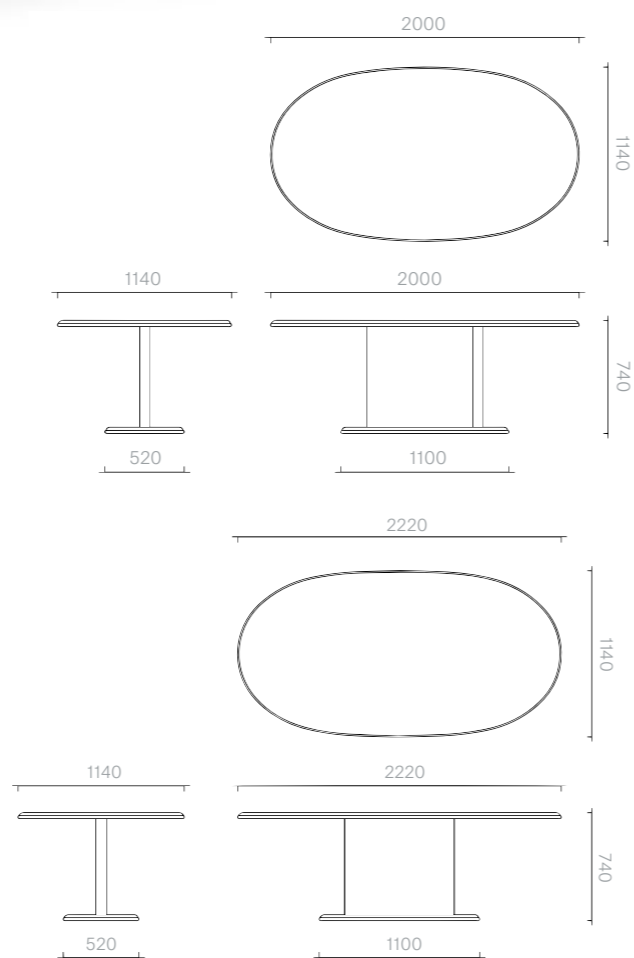

Table
200W x 114D x 74H cm
220W x 114D x 74H cm

Designer: Nika Zupanc
Collection III

Table top available in
Carrara or Lasa Oro
marble.

Powder coated steel legs
available in any RAL K7
Classic Colour.

Please contact us to find
out more about all the
options available.

Above product:
Stay Dining Table 2m20
with Carrara marble top
and legs powder coated
in Gold.

The diagrams are
shown in millimetres

www.se-collections.com