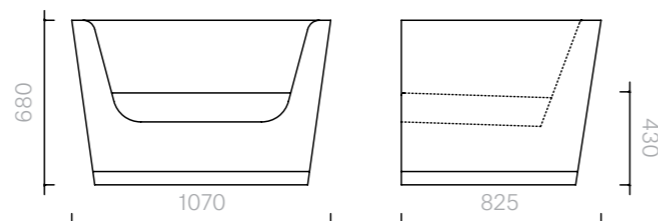

Armchair
107W × 82.5D × 68H cm

Designer: Damien
Langlois-Meurinne
Collection I

Frame upholstered in
a choice of leathers or
fabrics, or in customer's
own material or leather.

Beech base lacquered
in any RAL K7 Classic
Colour.

Please refer to page
162 at the back of the
catalogue for the full Sé
lacquer colour range.

Please contact us to
find out more about all the
colour options available.

Above product:
Upholstered in Sé Leather
390, base lacquered in
RAL 9003 Signal White.

The diagrams are
shown in millimetres
www.se-collections.com