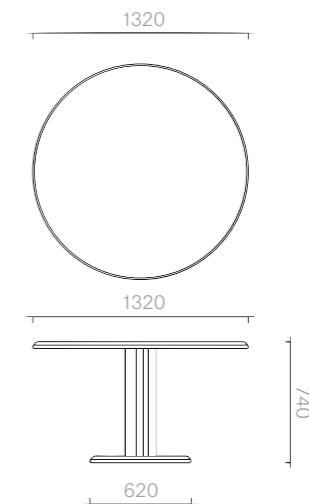

Table
130D x 74H cm

Designer: Nika Zupanc
Collection III

Table top available in
Carrara or Lasa Oro
marble.

Powder coated steel legs
available in any RAL K7
Classic Colour.

Please contact us to find
out more about all the
options available.

Above product:
Stay Dining Table 1m30
with Carrara marble top
and legs powder coated
in Gold.

The diagrams are
shown in millimetres

www.se-collections.com