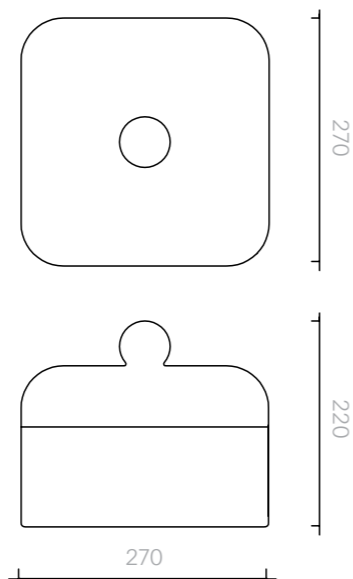

The diagrams are
shown in millimetres
www.se-collections.com

155
Others
Whisper Boxes Petite and Mini

Box
Mini: 12W × 12D × 16H cm
Petite: 12W × 12D × 19.5H cm
Designer: Nika Zupanc
Collection III
Ceramic box in a choice
of Glossy and Satin glazes.
Please refer to pages
158 and 159 at the back
of the catalogue for the full
Sé ceramic colour range.
Please contact us to
find out more about all the
colour options available.
Above products:
Petite Glossy Tea Pink
& Glossy Gold.