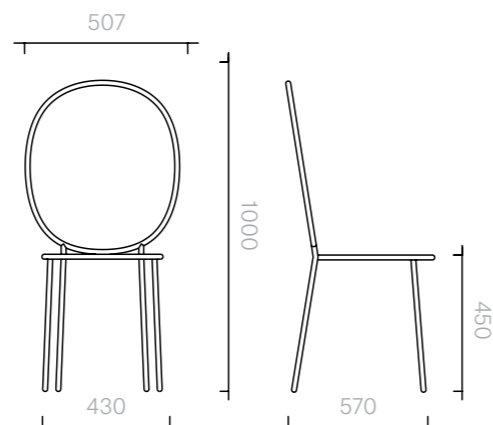

Chair
50.7W x 57D x 100H cm

Designer: Nika Zupanc
Collection III

Frame upholstered in
a choice of leathers or
fabrics, or in customer's
own material or leather.

Powder coated steel
frame available in any
RAL K7 Classic Colour.

Please contact us to
find out more about all the
colour options available.

Above product:
Upholstered in Sé Velvet
Col. Argent, frame powder
coated in Gold.

The diagrams are
shown in millimetres
www.se-collections.com