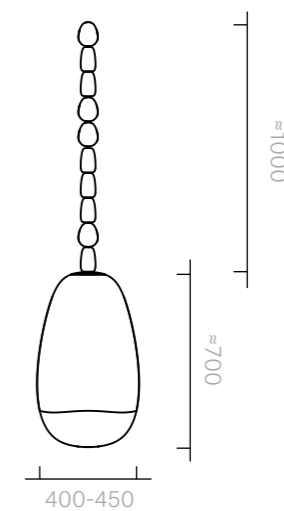

Pendant
Ø 40-45 cm X ≈ H70 cm

Designer: Ini Archibong
Collection IV

Handblown glass pendant
with ceramic and wooden
beads.

Ceramic beads available in
a choice of Glossy Colour
and Glossy Metal glazes.
Wooden beads available
in either Natural Oak or
Walnut.

Please refer to pages 158
and 159 at the back of the
catalogue for the full Sé
ceramic colour range.

Please contact us to
find out more about all the
colour options available.

Above product:
Handblown glass pendant
(shown unlit).

The diagrams are
shown in millimetres.

Please note as this piece
is handblown dimensions
may vary slightly. The
length of the chain can be
customised if needed.

www.se-collections.com