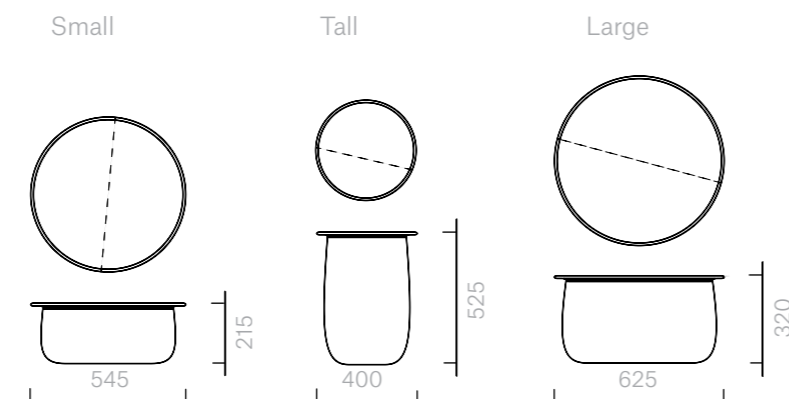

Side Table

Small: 54.5D x 21.5H cm
Tall: 40D x 52.5H cm
Large: 62.5D x 32H cm

Designer: Ini Archbong
Collection IV

Lacquered side table with carrara marble top and brass plated steel ring.

Lacquered base available in any Sé or RAL K7 Classic Colour.

Please refer to page 162 at the back of the catalogue for the full Sé lacquer colour range.

Please contact us to find out more about all the colour options available.

Above products:
Small lacquered in SIKKENS SN0267,
Tall in SIKKENS SN0282
and Large in SIKKENS SO0565.

The diagrams are shown in millimetres
www.se-collections.com