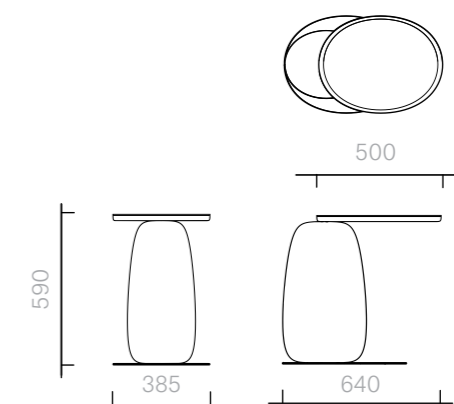

Side Table
64W x 38.5D x 59H cm

Designer: Ini Archbong
Collection IV

Side table available in a
choice of oak finishes.

Please refer to page 164 at
the back of the catalogue
for the range of Sé oak
and walnut finishes.

Please contact us to find
out more about all the
finish options available.

Above products:
(from left to right)
Chêne Brossé 573 005,
Chêne Satin 583 005.

The diagrams are
shown in millimetres
www.se-collections.com