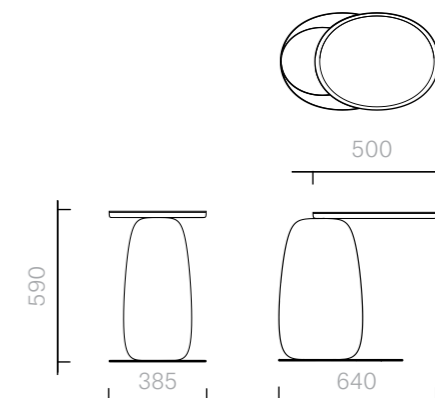

Side Table
64W x 38.5D x 59H cm

Designer: Ini Archbong
Collection IV

Ceramic or lacquered side table with brass plated steel top.

Base available in a choice of Glossy colour glazes or lacquered in any Sé or RAL K7 Classic Colour.

Please refer to pages 158 and 159 at the back of the catalogue for the full Sé ceramic colour range.

Please contact us to find out more about all the colour options available.

Above product:
Ceramic table in Glossy
Tea Pink.

RAL
CLASSIC

The diagrams are shown in millimetres
www.se-collections.com