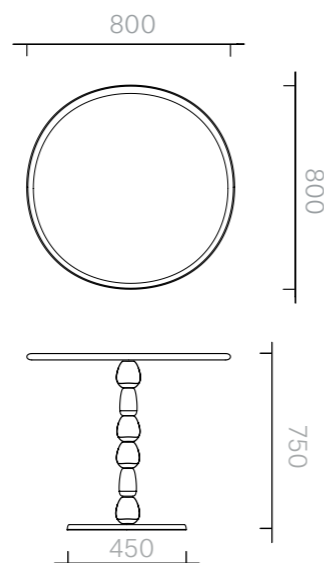

Table
Diameter 80 x 75H cm

Designer: Ini Archibong
Collection IV

Bistro table with Carrara marble top and brushed brass base with decorative beads.

Ceramic beads available in a choice of Glossy Colour and Glossy Metal glazes.

Wooden beads available in either Natural Oak or Natural Walnut.

Please refer to pages 158 and 159 at the back of the catalogue for the full Sé ceramic colour range.

Please contact us to find out more about all the finish options available.

Above product:
Table in Carrara marble with beads in (top to bottom):
Glossy Ultramarine Blue, Oak, Glossy Bronze, Walnut, Glossy Bordeaux and Glossy Gold.

The diagrams are shown in millimetres
www.se-collections.com