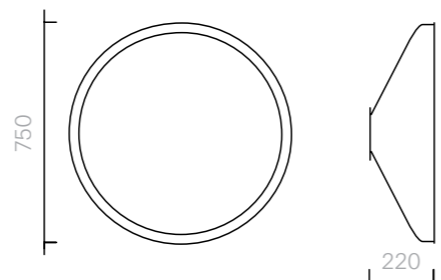

Mirror
Diameter 75 × 22D cm
Designer: Jaime Hayon
Collection II
Aluminium base
lacquered in any Sé
or RAL K7 Classic Colour
with bevelled edge mirror.

Please refer to page
162 at the back of the
catalogue for the full Sé
lacquer colour range.

Please contact us to
find out more about all the
colour options available.

Above product:
Lacquered in Sé Chic Blue.

The diagrams are
shown in millimetres

www.se-collections.com