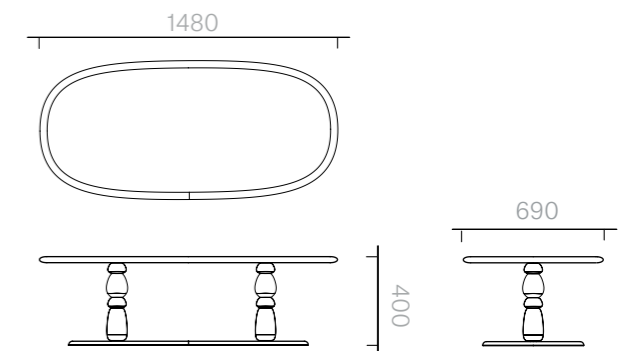

Coffee Table
148W x 69D x 40H cm

Designer: Ini Archibong
Collection IV

Coffee table with Carrara marble top and base with decorative beads.

Ceramic beads available in a choice of Glossy Colour and Glossy Metal glazes.

Wooden beads available in either Natural Oak or Natural Walnut.

Please refer to pages 158 and 159 at the back of the catalogue for the full Sé ceramic colour range.

Please contact us to find out more about all the finish options available.

Above product:
Table in Carrara marble with beads in (top to bottom):
Glossy Copper, Glossy Chic Pink, Glossy Copper and Glossy Bordeaux.

The diagrams are shown in millimetres
www.se-collections.com