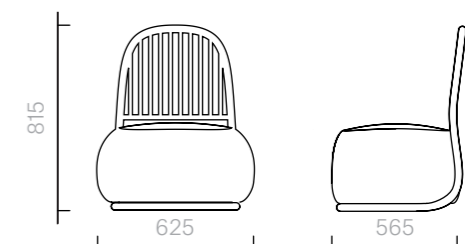

Armchair
62.5Wx 56.5D x 81.5H cm

Designer: Ini Archibong
Collection IV

Seat cushion upholstered
in a choice of outdoor
fabrics or in customer's
own material.

Lacquered steel frame
available in any RAL K7
Classic Colour.

Please refer to page
162 at the back of the
catalogue for the full Sé
lacquer colour range.

Please contact us to
find out more about all the
colour options available.

Above product:
Upholstered in Perennials
Plushy col. 990- 28
Blanca, frame lacquered in
SIKKENS A62505.

The diagrams are
shown in millimetres
www.se-collections.com