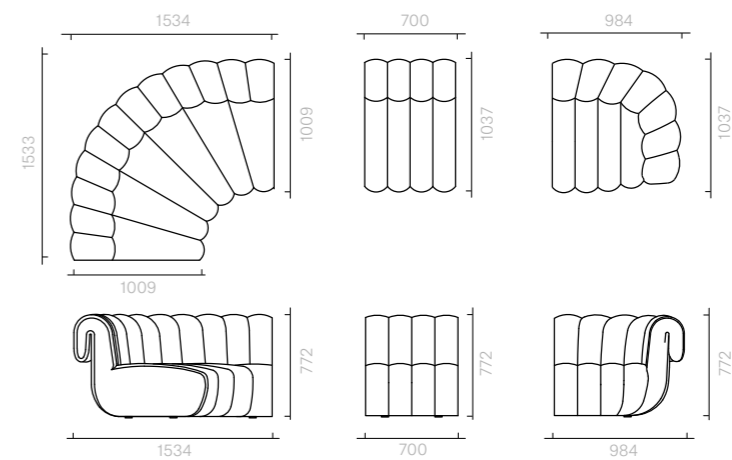

Sectional sofa

As pictured
321.8W 251.7D x 77.2H cm

Designer: Nika Zupanc
Collection III

Seat cushion upholstered
in a choice of leathers or
fabrics, or in customer's
own material or leather.

Please contact us to find
out more about all the
configurations and colour
options available.

Above product:
Upholstered in Lelièvre
Paris Berry col. Havane.

The diagrams are
shown in millimetres
www.se-collections.com