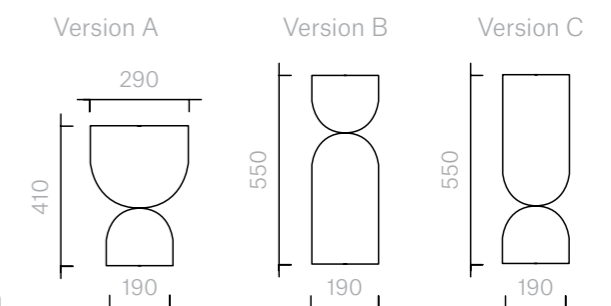

Side Table Version A
19W × 29D × 41H cm

Side Table Version B/C
Diameter 19 × 55H cm

Designer: Jaime Hayon
Collection II

Ceramic side table
in a choice of Glossy or
Satin glazes.

Please refer to pages
158 and 159 at the back
of the catalogue for the full
Sé ceramic colour range.

Please contact us to
find out more about all the
colour options available.

Above products:
(from left to right)
Glossy Gold,
Glossy Copper,
Glossy Dark Platinum,
Glossy Bronze.

The diagrams are
shown in millimetres
www.se-collections.com