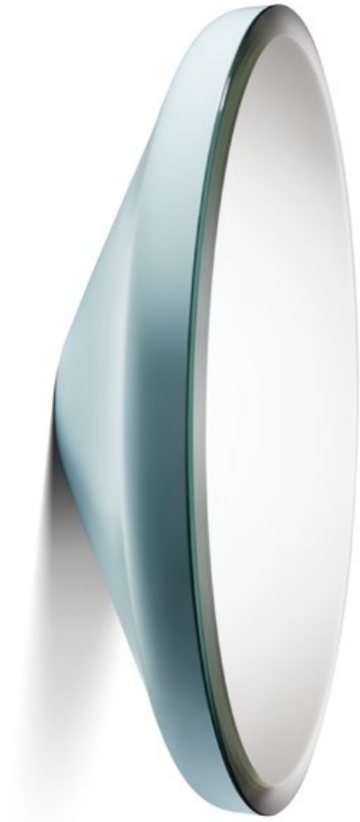

70
Mirrors
Tambor Mirror Small