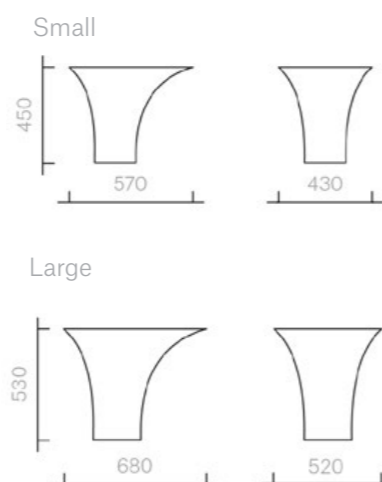

144
Tables
The New One

Side Table
Small: 57W x 43D x 45H
Large: 68W x 52D x 53H

Designer: Damien
Langlois-Meurinne
Collection I

Side table with polished
veneered top and
lacquered base.

Also available fully
lacquered (any Sé or
RAL K7 Classic Colour).

Please refer to page
162 at the back of the
catalogue for the full Sé
lacquer colour range.

Please contact us to
find out more about all
the veneer and lacquer
colour options available.

Above products:
(from left to right)
Lacquered in Sé Classic
Black with dark stained
fraké top. Lacquered in
Sé Classic White with
natural fraké top.

The diagrams are
shown in millimetres
www.se-collections.com

145
Tables
The Only One
Special Edition

Side Table
Small: 57W x 43D x 45H
Large: 68W x 52D x 53H

Designer: Damien
Langlois-Meurinne
Collection I

Solid bronze side table
with polished top and
verdigris patina..

Please contact us to find
out more about all the
options available.

Above product:
Solid bronze with polished
top and verdigris patina.

The diagrams are
shown in millimetres
www.se-collections.com