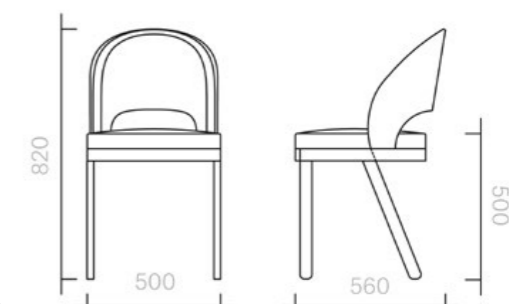

The diagrams are shown in millimetres
www.se-collections.com

37
Chairs
Use Me
Metal Legs

Chair
50W × 56D × 82H cm

Designer: Damien Langlois-Meurinne
Collection I

Frame upholstered in a choice of leathers or fabrics, or in customer's own material or leather.

Above product:
Upholstered in custom leather, legs lacquered in bespoke colour.

The diagrams are shown in millimetres
www.se-collections.com

38
Chairs
Use Me
Wooden Legs

Chair
50W x 56D x 82H cm

Designer: Damien
Langlois-Meurinne
Collection I