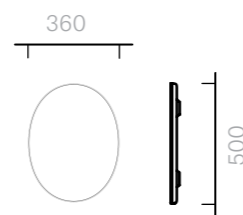

Mirror
W36 x H50 cm

Designer: Ini Archibong
Collection IV

Oval mirror with brass or
lacquered frame.

Lacquered version
available in any Sé or RAL
K7 Classic Colour.

Please refer to page
162 at the back of the
catalogue for the full Sé
lacquer colour range.

Please contact us to
find out more about all the
colour options available.

Above product:
Frame lacquered in red
SIKKENS A6.25.05.

The diagrams are
shown in millimetres
www.se-collections.com