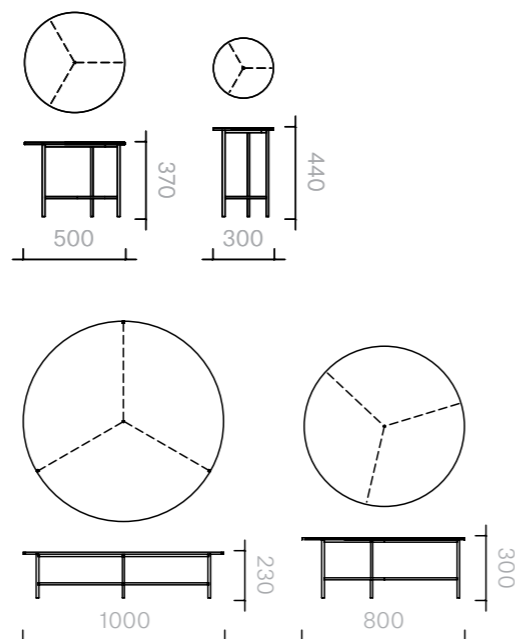

Coffee Tables
Diameter 30 × 44H cm
Diameter 50 × 37H cm
Diameter 80 × 30H cm
Diameter 100 × 23H cm

Designer: Nika Zupanc
Collection III

Coffee table with Carrara marble top, frame available in powder coated steel (any RAL K7 Classic Colour).

Please contact us to find out more about all the colour options available.

Above products: Frames powder coated in RAL 7012 Basalt Grey with Carrara marble tops.

The diagrams are shown in millimetres
www.se-collections.com