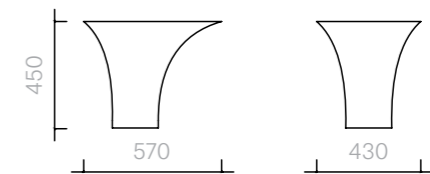

Side Table
Small: 57W x 43D x 45H
Large: 68W x 52D x 53H

Designer: Damien
Langlois-Meurinne
Collection I

Solid bronze side table
with polished top and
verdigris patina..

Please contact us to find
out more about all the
options available.

Above product:
Solid bronze with polished
top and verdigris patina.

The diagrams are
shown in millimetres
www.se-collections.com