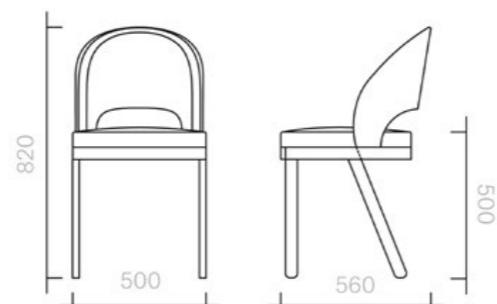

Chair
50W x 56D x 82H cm

Designer: Damien
Langlois-Meurinne
Collection I

Frame upholstered in
a choice of leathers or
fabrics, or in customer's
own material or leather.

Legs available in
stained or natural oak,
or in lacquered beech
(any Sé or RAL K7
Classic Colour).

Please refer to page 162 at
the back of the catalogue
for the full Sé lacquer
colour range and page
163 for the Sé wood
finishes.

Please contact us to
find out more about all the
colour options available.

Above product:
Upholstered in Dedar
Jasper Col. 7 Latte, legs in
dark brown stained oak.

The diagrams are
shown in millimetres
www.se-collections.com