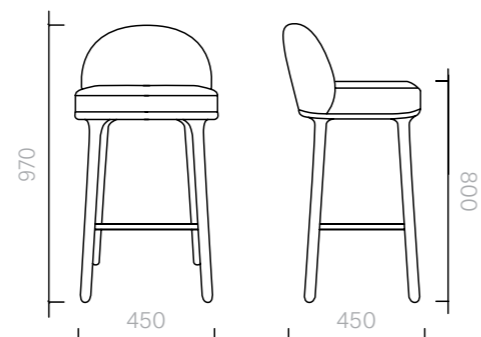

Bar Stool
45W × 45D × 97H cm

Designer: Jaime Hayon
Collection II

Frame upholstered in a choice of leathers or fabrics, or in customer's own material or leather.

Legs with brass bars, available in stained or natural oak, or in lacquered beech (any Sé or RAL K7 Classic Colour).

Please refer to page 162 at the back of the catalogue for the full Sé lacquer colour range and page 163 for the Sé wood finishes.

Please contact us to find out more about all the colour options available.

Above product:
Outer shell upholstered in Sé Leather 711 and interior in Sé Leather 908, legs in mid-brown stained oak with brass bars.

The diagrams are shown in millimetres

www.se-collections.com