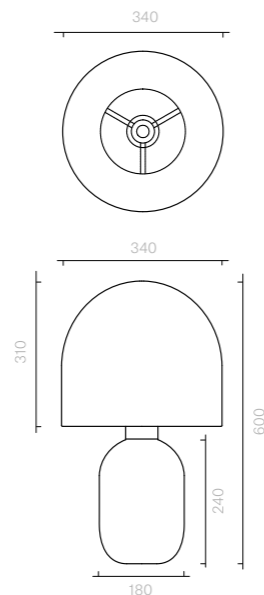

Designer: Nika Zupanc
Collection III

Carrara marble base with
brass shade.

Please contact us to find
out more about all the
colour options available.

Above product:
Carrara marble base with
brass shade.

The diagrams are
shown in millimetres
www.se-collections.com