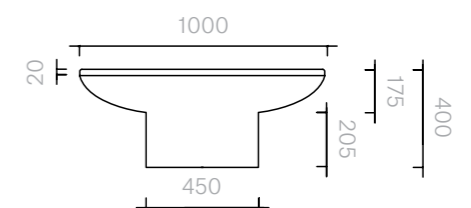

Coffee Table
Diameter 100 x 40H cm

Designer: Jaime Hayon
Collection II

Coffee table with marble
top and lacquered steel
base available in any Sé or
RAL K7 Classic Colour.

Please refer to page
162 at the back of the
catalogue for the full Sé
lacquer colour range.

Please contact us to
find out more about all the
colour options available.

Above product:
Table lacquered in RAL
1013 Oyster White with
Nero Saint Laurent marble
top.

The diagrams are
shown in millimetres

www.se-collections.com