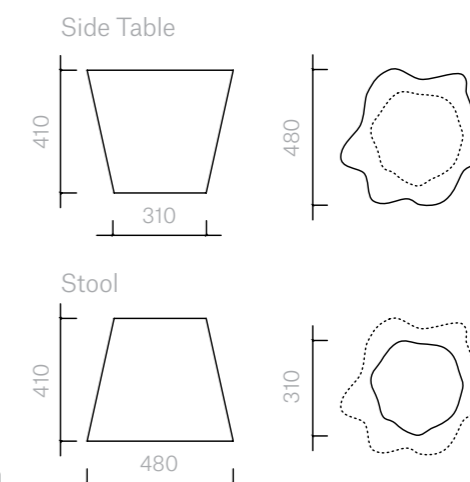

Stool
48W × 31D × 41H cm

Designer: Damien
Langlois-Meurinne
Collection I

By The Trees in solid
American walnut can be
used as both a side table
and a stool (as pictured
above).

The diagrams are
shown in millimetres
www.se-collections.com