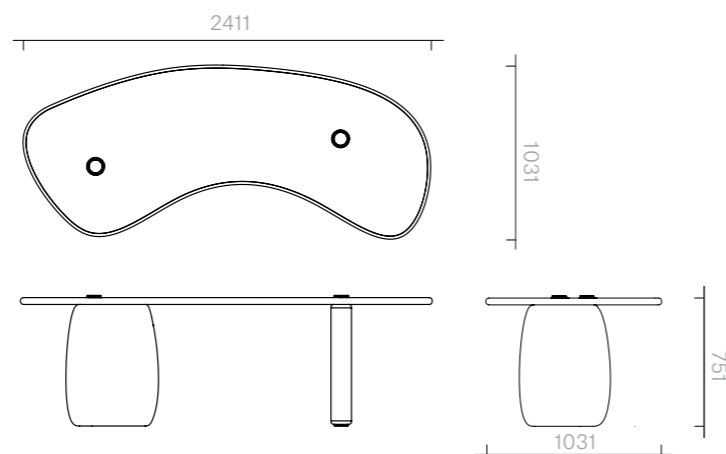

109
Tables
Atlas Dining Table

Table
240W x 102D x 78H cm
270W x 108D x 78H cm

Designer: Ini Archibong
Collection IV

Solid oak dining table available in a choice of finishes.

Lacquered nodes in Gold.

Please refer to page 164 at the back of the catalogue for the range of Sé oak and walnut finishes.