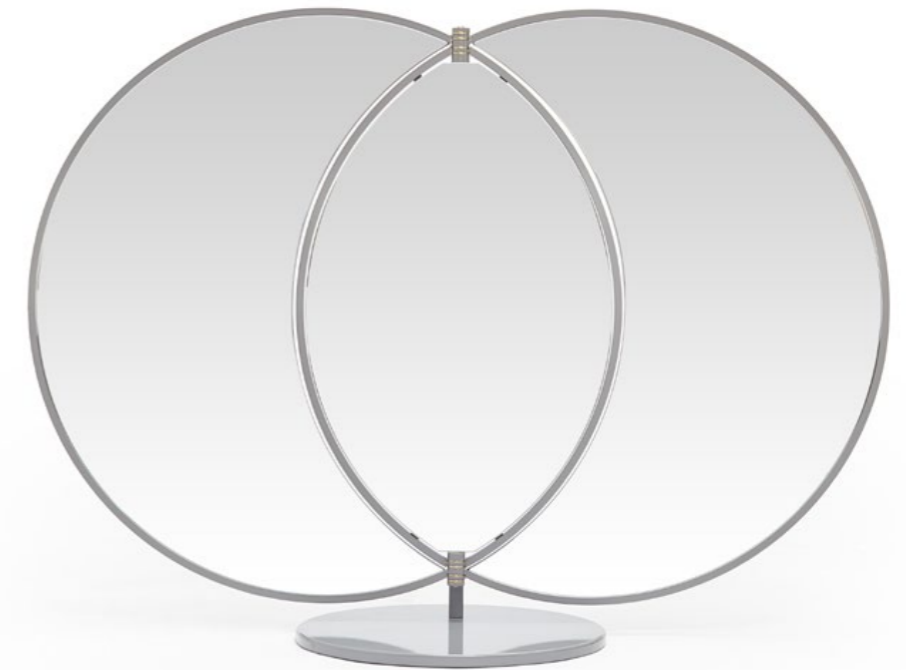

67
Mirrors
Olympia Mirror