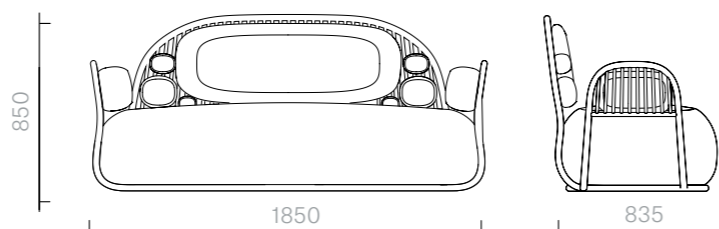

80
Sofas and Armchairs
Circe Sofa

Sofa
no arms
185W x 83.5D x 85H cm

with arms
185W x 83.5D x 85H cm

Designer: Ini Archibong
Collection IV

Seat cushion upholstered
in a choice of leathers or
fabrics, or in customer's
own material or leather.

Lacquered steel frame
available in any RAL K7
Classic Colour.

Please refer to page
162 at the back of the
catalogue for the full Sé
lacquer colour range.

Please contact us to find
out more about all the
colour options available.

Above product:
Back and seat upholstered
in Dedar Alexander col,145
Glacier, arm cushions
Alexander col,146 Storm
Blue, decorative cushions
in Alexander col.141 Paon,
frame lacquered in NCS S
1502B Glossy.

The diagrams are
shown in millimetres
www.se-collections.com

81
Sofas and Armchairs
Circe Sofa
Outdoor

Sofa
no arms
185W x 83.5D x 85H cm

with arms
185W x 83.5D x 85H cm

Designer: Ini Archibong
Collection IV

Seat cushion upholstered
in a choice of outdoor
fabrics or in customer's
own material.

Lacquered steel frame
available in any RAL K7
Classic Colour.

Please refer to page
162 at the back of the
catalogue for the full Sé
lacquer colour range.

Please contact us to find
out more about all the
colour options available.

Above product:
Upholstered in Perennials
Plushy col. 990-28 Blanca,
frame lacquered in
SIKKENS A62505.

The diagrams are
shown in millimetres
www.se-collections.com