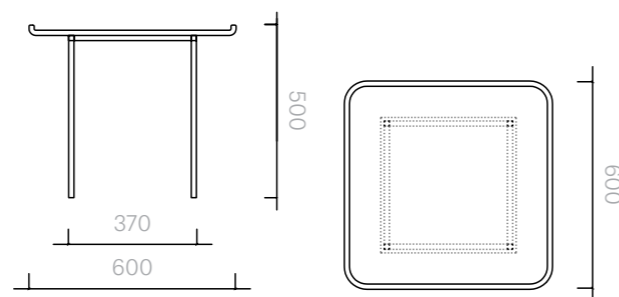

Side Table
60W x 60D x 50H cm

Designer: Nika Zupanc
Collection III

Ceramic table top
in a choice of Glossy
Colour glazes.

Legs available in
lacquered steel (any
RAL K7 Classic Colour).

Please refer to pages
158 and 159 at the back
of the catalogue for the full
Sé ceramic colour range.

Please contact us to
find out more about all the
colour options available.

Above product:
Table top in Glossy White
and legs powder coated in
RAL 9003 Signal White.

The diagrams are
shown in millimetres
www.se-collections.com