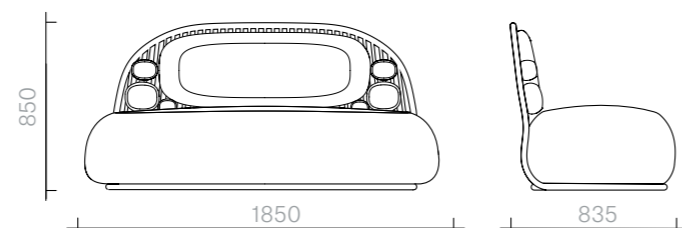

80
Sofas and Armchairs
Circe Sofa

Sofa
no arms
185W x 83.5D x 85H cm

with arms
185W x 83.5D x 85H cm

Designer: Ini Archibong
Collection IV

Seat cushion upholstered
in a choice of leathers or
fabrics, or in customer's
own material or leather.

Lacquered steel frame
available in any RAL K7
Classic Colour.

Please refer to page
162 at the back of the
catalogue for the full Sé
lacquer colour range.

Please contact us to find
out more about all the
colour options available.

Above product:
Back and seat upholstered
in Dedar Alexander col,145
Glacier, arm cushions
Alexander col,146 Storm
Blue, decorative cushions
in Alexander col.141 Paon,
frame lacquered in NCS S
1502B Glossy.

The diagrams are
shown in millimetres
www.se-collections.com

81
Sofas and Armchairs
Circe Sofa
Outdoor

Sofa
no arms
185W x 83.5D x 85H cm

with arms
185W x 83.5D x 85H cm

Designer: Ini Archibong
Collection IV

Seat cushion upholstered
in a choice of outdoor
fabrics or in customer's
own material.

Lacquered steel frame
available in any RAL K7
Classic Colour.

Please refer to page
162 at the back of the
catalogue for the full Sé
lacquer colour range.

Please contact us to find
out more about all the
colour options available.

Above product:
Upholstered in Perennials
Plushy col. 990-28 Blanca,
frame lacquered in
SIKKENS A62505.

The diagrams are
shown in millimetres
www.se-collections.com