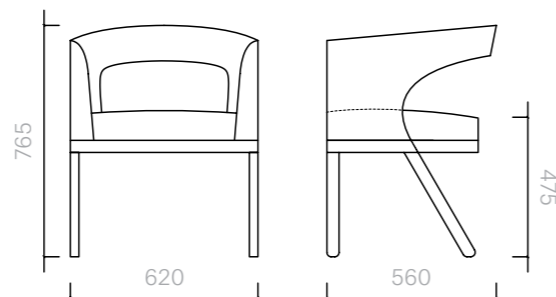

Chair
62W × 56D × 76.5H cm

Designer: Damien
Langlois-Meurinne
Collection I

Frame upholstered in
a choice of leathers or
fabrics, or in customer's
own material or leather.

Legs available in
lacquered (any Sé or RAL
K7 Classic Colour) or
polished stainless steel.

The diagrams are
shown in millimetres

www.se-collections.com

25
Chairs
Have Me
Wooden Legs

Chair
62W × 56D × 76.5H cm

Designer: Damien
Langlois-Meurinne
Collection I

Frame upholstered in
a choice of leathers or
fabrics, or in customer's
own material or leather.