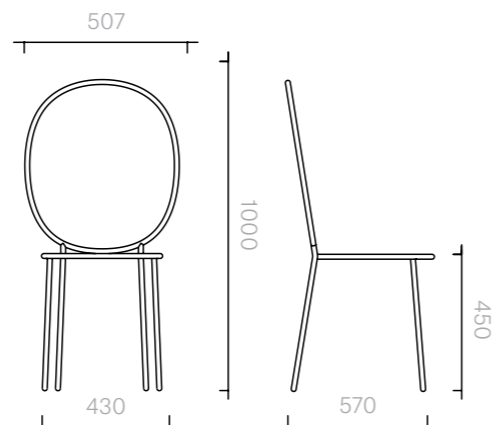

Chair
50.7W × 57D × 100H cm

Designer: Nika Zupanc
Collection III

Frame upholstered in a choice of outdoor fabrics, or in customer's own material or leather.

Powder coated steel frame available in any RAL K7 Classic Colour.

Please contact us to find out more about all the colour options available.

Above product:
Upholstered in Dedar Basquette Col. 6 Corallo, frame powder coated in RAL 9003 Signal White.

The diagrams are shown in millimetres
www.se-collections.com