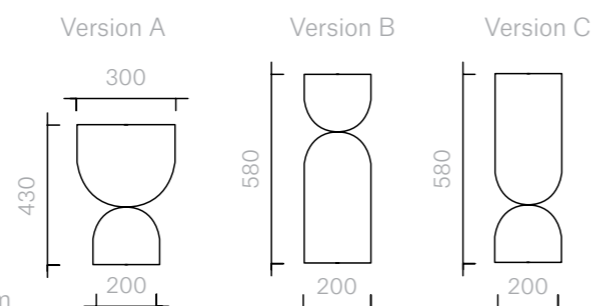

Side Table Version A
20W × 30D × 43H cm

Side Table Version B/C
Diameter 20 × 58H cm

Designer: Jaime Hayon
Collection II

Solid bronze side table
with a patinated base, with
either polished bronze or
copper top.

Please contact us to
find out more about all the
colour options available.

Above products:
Bronze side table with
polished copper table top.

The diagrams are
shown in millimetres
www.se-collections.com