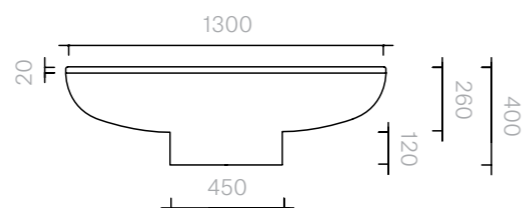

Coffee Table
Diameter 130 × 40H cm

Designer: Jaime Hayon
Collection II

Coffee table with marble top and lacquered steel base available in any Sé or RAL K7 Classic Colour.

Please refer to page 162 at the back of the catalogue for the full Sé lacquer colour range.

Please contact us to find out more about all the colour options available.

Above product: .
Table lacquered in RAL 8000 Green Brown with Calacatta marble top.

The diagrams are shown in millimetres
www.se-collections.com