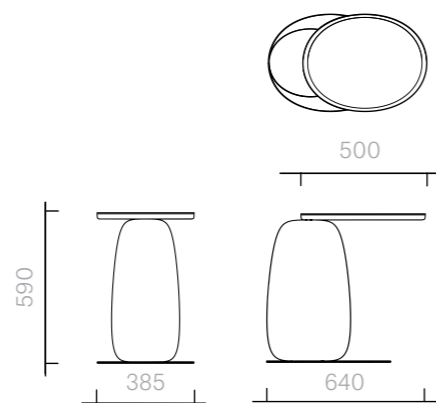

Side Table
64W x 39D x 59H cm

Designer: Ini Archbong
Collection IV

Lacquered side table with
galvanised steel table top
in Champagne Gold.

Base available lacquered
in any Sé or RAL K7
Classic Colour.

Please refer to page
162 at the back of the
catalogue for the full
Sé lacquer colour range.

Please contact us to find
out more about all the
colour options available.

Above products:
Lacquered table in Sé
Classic Blue.

The diagrams are
shown in millimetres
www.se-collections.com