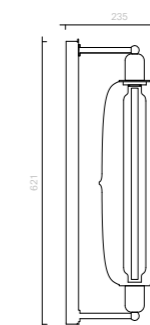

Wall Lamp
Version C
Diameter 23.5 x 62.1H cm

Designer: Ini Archibong
Collection IV

Murano glass shades.

Brass detailing.

Please contact us to find out more about all the colour options available.

Above product:
Moirai Sconce
Version C in brushed
brass with Murano
glass shade col. Amethyst.
Please note the image
above is a render.

The diagrams are shown in millimetres
www.se-collections.com

Version C