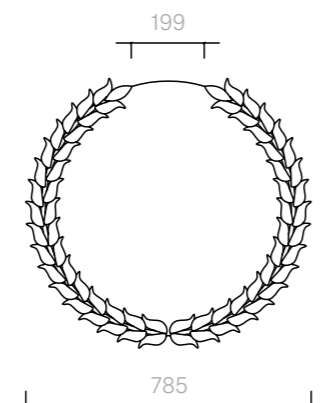

Above product:
Glossy Gold.

The diagrams are shown in millimetres
www.se-collections.com

69
Mirrors
Tambor Mirror Large

Mirror
Diameter 113 × 20D cm

Designer: Jaime Hayon
Collection II

Aluminium base lacquered in any Sé or RAL K7 Classic Colour with bevelled edge mirror.