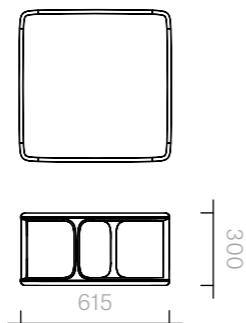

Coffee Table
61.5W x 61.5D x 30H cm

Designer: Ini Archibong
Collection IV

Lacquered coffee table
with Carrara marble top
and brass plated trim.

Lacquered base available
in any Sé or RAL K7
Classic Colour.

Please refer to page
162 at the back of the
catalogue for the full Sé
lacquer colour range.

Please contact us to
find out more about all the
colour options available.

Above product:
Lacquered in Sé Classic
White.

The diagrams are
shown in millimetres
www.se-collections.com