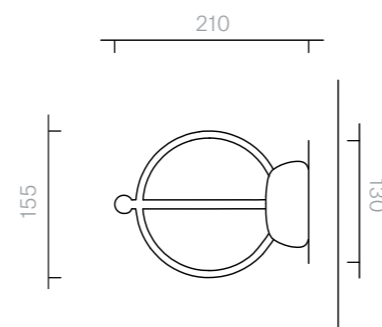

The diagrams are
shown in millimetres

www.se-collections.com

45
Lighting
Gaea Pendant

Pendant
Ø 40-45 cm X ≈ H70 cm

Designer: Ini Archibong
Collection IV

Handblown glass pendant
with ceramic and wooden
beads.