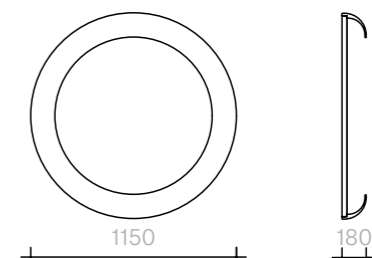

Mirror
Diameter 115 × 18D cm

Designer: Damien
Langlois-Meurinne
Collection I

Mirror with lacquered
frame available in any Sé
or RAL K7 Classic Colour,
with gold leaf interior.

Please refer to page
162 at the back of the
catalogue for the full Sé
lacquer colour range.

Please contact us to
find out more about all the
colour options available.

Above product:
Lacquered in custom
colour SIKKENS A6.25.05
with gold leaf interior.

The diagrams are
shown in millimetres
www.se-collections.com