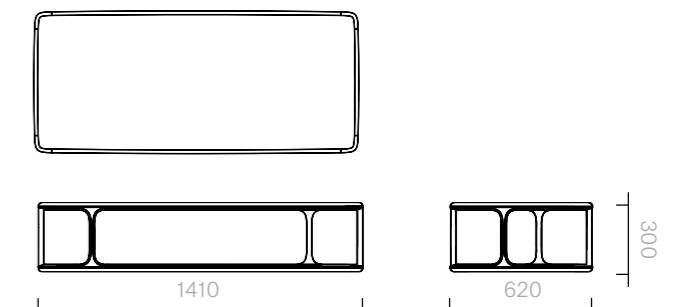

Side Table
36.5W x 36.5 x 74H cm

Designer: Ini Archibong
Collection IV

Lacquered side table with
Carrara marble top and
brass plated steel trim.

Lacquered base available
in any Sé or RAL K7
Classic Colour.

Please refer to page
162 at the back of the
catalogue for the full Sé
lacquer colour range.

Please contact us to
find out more about all the
colour options available.

Above product:
Lacquered in SIKKENS
A62505.

The diagrams are
shown in millimetres
www.se-collections.com