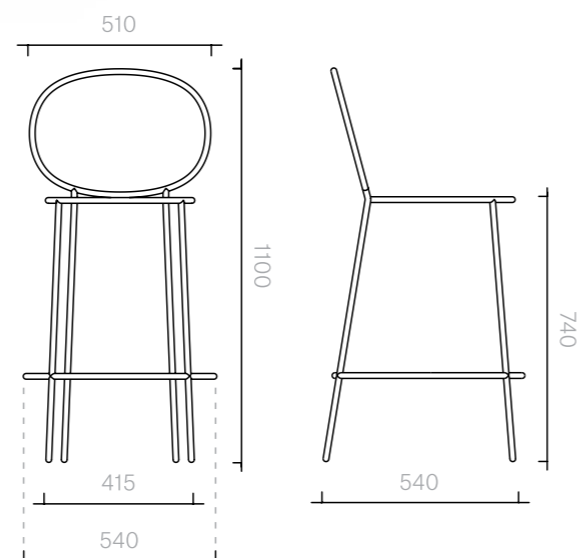

Designer: Nika Zupanc
Collection III

Frame upholstered in a choice of leathers or fabrics, or in customer's own material or leather.

Powder coated steel frame available in any RAL K7 Classic Colour.

Please contact us to find out more about all the colour options available.

Above products:
(from left to right)
Upholstered in Sé Velvet Col. Lago and Col. Pervenche, frames powder coated in Gold.

The diagrams are shown in millimetres
www.se-collections.com