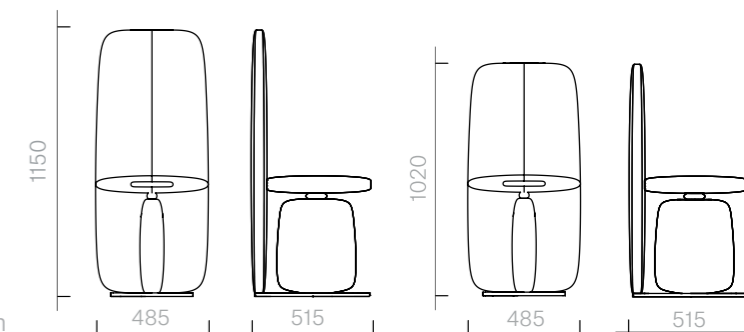

The diagrams are shown in millimetres
www.se-collections.com

16
Chairs
Beetley Bar Stool

Bar Stool
45W × 45D × 97H cm

Designer: Jaime Hayon
Collection II

Frame upholstered in a choice of leathers or fabrics, or in customer's own material or leather.