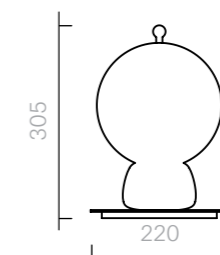

The diagrams are
shown in millimetres

www.se-collections.com