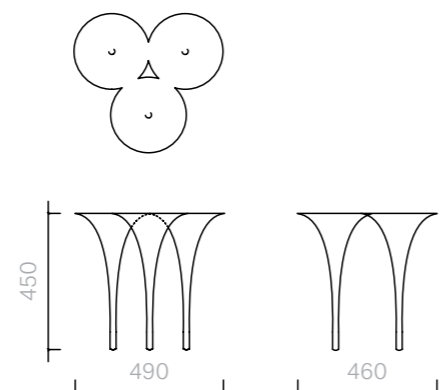

Side Table
49W x 46D x 45H cm

Designer: Damien
Langlois-Meurinne
Collection I

Lacquered steel side table
available in any Sé or RAL
K7 Classic Colour.

Please refer to page
162 at the back of the
catalogue for the full Sé
lacquer colour range.

Please contact us to
find out more about all the
colour options available.

Above product:
Lacquered in Sé
Classic White.

The diagrams are
shown in millimetres
www.se-collections.com