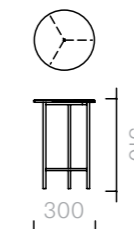

Side Table
Diameter 30 × 51H cm

Designer: Nika Zupanc
Collection III

Side table with Carrara marble top, frame available in powder coated steel (any RAL K7 Classic Colour).

Please contact us to find out more about all the colour options available.

Above products: Frame powder coated in Gold with Carrara marble top.

The diagrams are shown in millimetres
www.se-collections.com