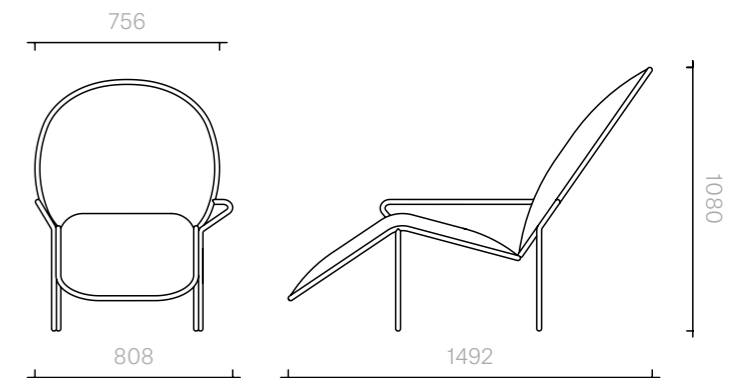

Daybed
80.8W × 150D × 108H cm

Designer: Nika Zupanc
Collection III

Frame upholstered in a choice of leathers or fabrics, or in customer's own material or leather.

Powder coated steel frame available in any RAL K7 Classic Colour.

Please contact us to find out more about all the colour options available.

Above product:
Upholstered in Sé Velvet Col. Rose Thé, frame powder coated in Gold.

The diagrams are shown in millimetres
www.se-collections.com