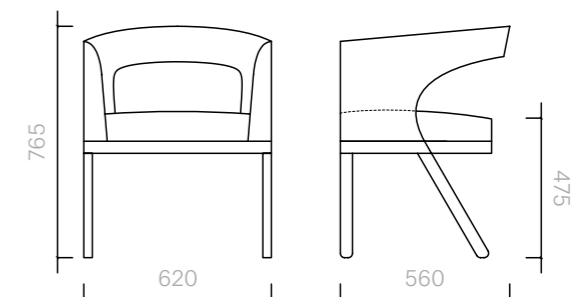

Chair
62W × 56D × 76.5H cm

Designer: Damien
Langlois-Meurinne
Collection I

Frame upholstered in
a choice of leathers or
fabrics, or in customer's
own material or leather.

Legs available in
stained or natural oak,
or in lacquered beech
(any Sé or RAL K7
Classic Colour).

Please refer to page 162 at
the back of the catalogue
for the full Sé lacquer
colour range and page
163 for the Sé wood
finishes.

Please contact us to
find out more about all the
colour options available.

Above product:
Upholstered in Sé
Leather 711, legs in
dark brown stained oak.

The diagrams are
shown in millimetres

www.se-collections.com