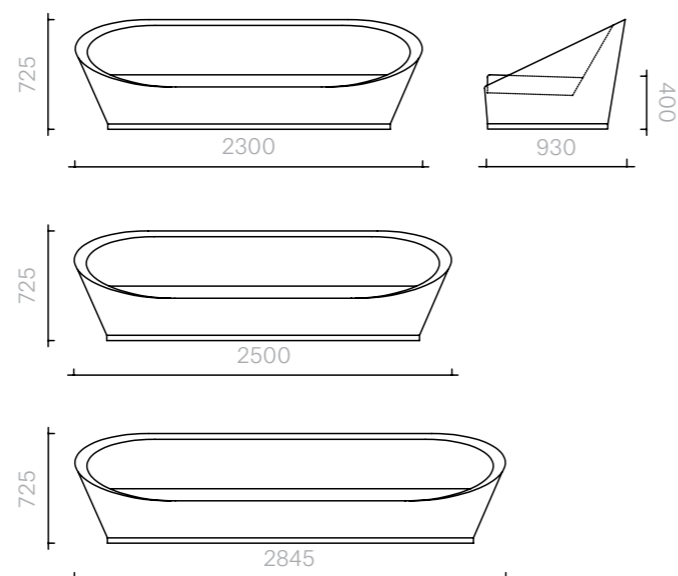

Sofa
230W x 93D x 72.5H cm
250W x 93D x 72.5H cm
284.5W x 93D x 72.5H cm

Designer: Damien
Langlois-Meurinne
Collection I

Frame upholstered in
a choice of leathers or
fabrics, or in customer's
own material or leather.

Beech base lacquered
in any RAL K7 Classic
Colour.

Please refer to page
162 at the back of the
catalogue for the full Sé
lacquer colour range.

Please contact us to
find out more about all the
colour options available.

Above product:
Upholstered in Sé Velvet
Col. Notte, lacquered base
in RAL 5001.

The diagrams are
shown in millimetres
www.se-collections.com