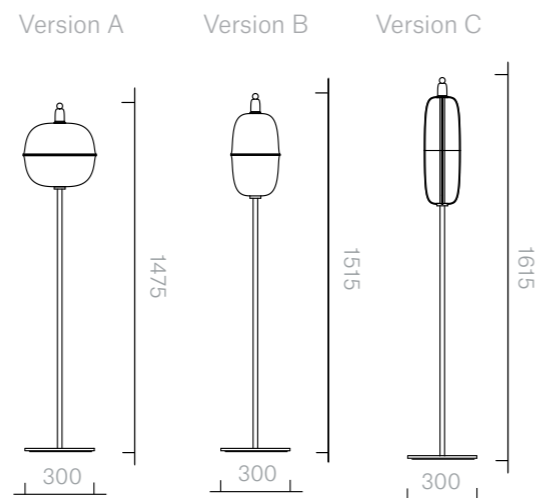

Floor Lamp

Version A
Diameter 30 x 147.5H cm

Version B
Diameter 30 x 151.5H cm

Version C
Diameter 30 x 161.5H cm

Designer: Ini Archibong
Collection IV

Murano glass shades.

Brass detailing.

Please contact us to find
out more about all the
colour options available.

Above product:
Moirai Floor Lamp
Version C,
col. Amethyst.

The diagrams are
shown in millimetres
www.se-collections.com