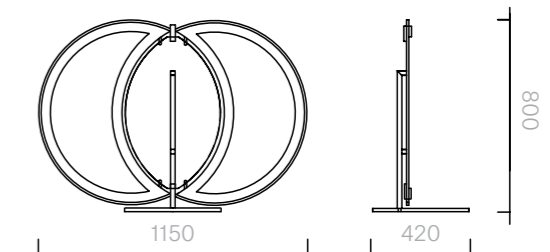

Please contact us to
find out more about all the
colour options available.

Above product:
Powder coated in RAL
7037.

The diagrams are
shown in millimetres
www.se-collections.com

68
Mirrors
Pride Mirror

Mirror
Diameter 78.5cm