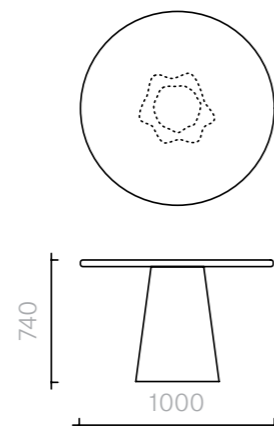

Table
Diameter 100 x 74H cm

Designer: Damien
Langlois-Meurinne
Collection I

Table with Carrara marble
top and ceramic base
available in a choice of
Glossy Colour or Glossy
Metal glazes.

Please refer to pages
158 and 159 at the back
of the catalogue for the full
Sé ceramic colour range.

Please contact us to
find out more about all the
colour options available.

Above product:
Carrara top
with a Glossy Dark
Platinum base.

The diagrams are
shown in millimetres
www.se-collections.com