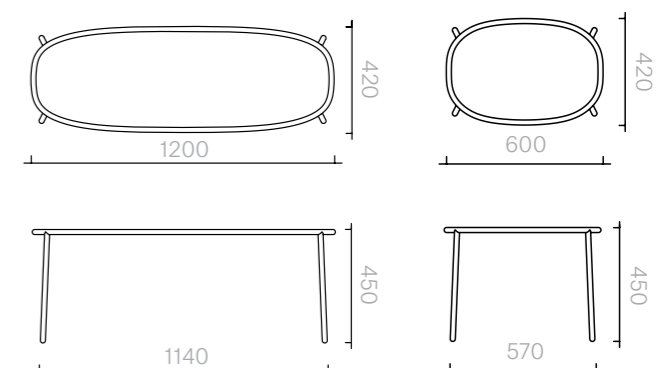

Designer: Nika Zupanc
Collection III

Frame upholstered in a choice of leathers or fabrics, or in customer's own material or leather.

Powder coated steel frame available in any RAL K7 Classic Colour.

Please contact us to find out more about all the colour options available.

Above products:
(from left to right)
Upholstered in Sé Velvet Col. Mousse and Col. Acier, frames powder coated in Gold.

The diagrams are shown in millimetres
www.se-collections.com