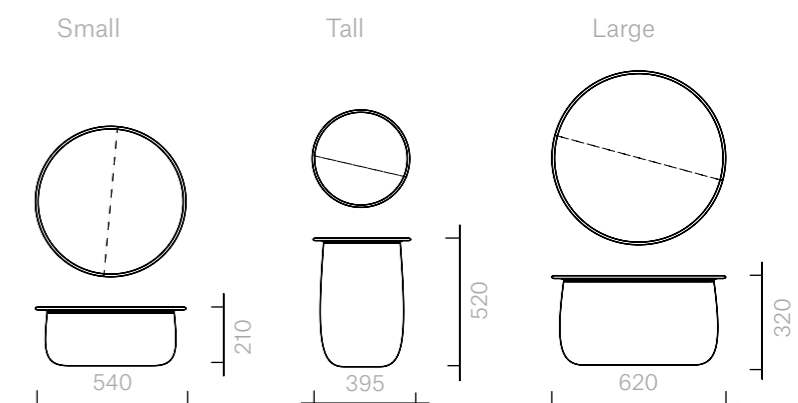

Side Table

Small: 54D x 21H cm
Tall: 39.5D x 52H cm
Large: 62D x 32H cm

Designer: Ini Archbong
Collection IV

Ceramic side table with
carrara marble top and
hand painted gold glazed
ring.

Ceramic base available in a
choice of Glossy glazes.

Please refer to pages
158 and 159 at the back
of the catalogue for the full
Sé ceramic colour range.

Please contact us to
find out more about all the
colour options available.

Above products:
Small Glossy Lead Grey,
Tall Glossy Vintage Green
and Large in Glossy Tea
Pink.

The diagrams are
shown in millimetres
www.se-collections.com