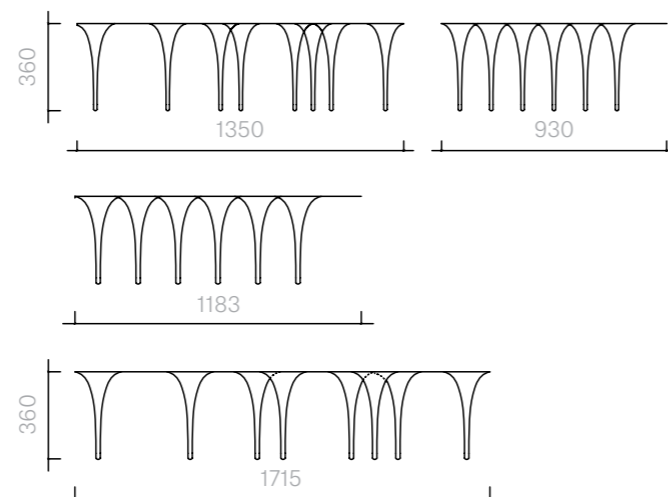

Coffee Table
135W × 93D × 36H cm
171W × 118D × 36H cm

Designer: Damien
Langlois-Meurinne
Collection I

Lacquered steel coffee
table available in any Sé or
RAL K7 Classic Colour.

Please refer to page
162 at the back of the
catalogue for the full Sé
lacquer colour range.

Please contact us to
find out more about all the
colour options available.

Above product:
Lacquered in Sé Chic
Light Grey.

The diagrams are
shown in millimetres
www.se-collections.com