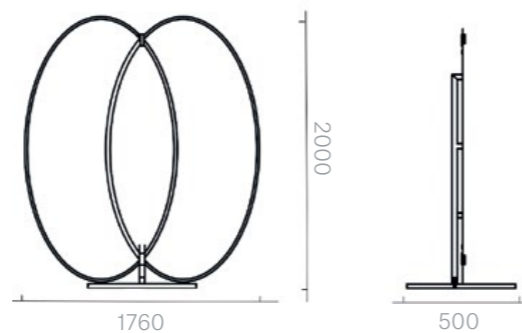

Mirror
176W x 50D x 200H cm

Designer: Nika Zupanc
Collection III

Frame available lacquered
in any Sé or RAL K7
Classic Colour.

Please refer to page
162 at the back of the
catalogue for the full Sé
lacquer colour range.

Please contact us to
find out more about all the
colour options available.

Above product:
Powder coated frame in
RAL 7036.

The diagrams are
shown in millimetres
www.se-collections.com