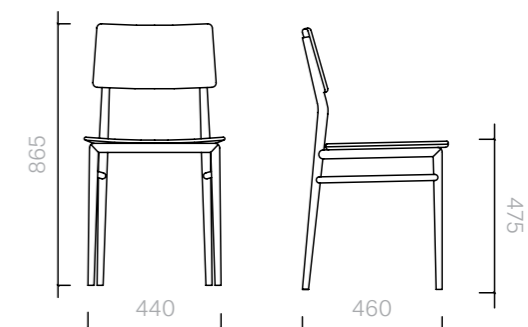

Chair
44W x 46D x 86.5H cm

Designer: Damien
Langlois-Meurinne
Collection I

High gloss lacquered
beech frame (any Sé or
RAL K7 Classic Colour).

Please refer to page 162 at
the back of the catalogue
for the full Sé lacquer
colour range.

Please contact us to
find out more about all the
colour options available.

Above product:
Lacquered in Sé
Classic Black.

The diagrams are
shown in millimetres
www.se-collections.com