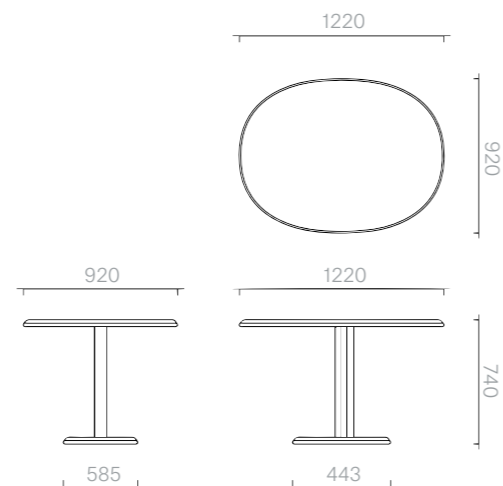

Table
120W x 92D x 74H cm

Designer: Nika Zupanc
Collection III

Table top available in
Carrara or Lasa Oro
marble.

Powder coated steel legs
available in any RAL K7
Classic Colour.

Please contact us to find
out more about all the
options available.

Above product:
Stay Dining Table 1m20
with Carrara marble top
and legs powder coated
in Gold.

The diagrams are
shown in millimetres

www.se-collections.com