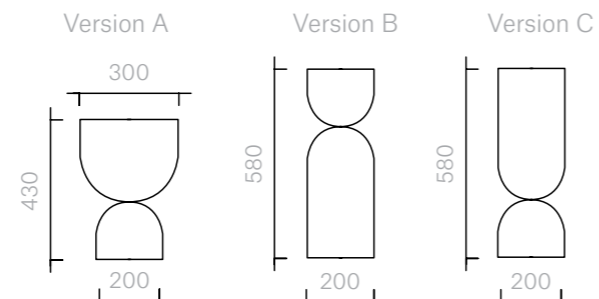

Side Table Version A
20W × 30D × 43H cm

Side Table Version B/C
Diameter 20 × 58H cm

Designer: Jaime Hayon
Collection II

Lacquered side table
available in any Sé or RAL
K7 Classic Colour.

Top available in a choice of
wood veneers.

Please refer to page
162 at the back of the
catalogue for the full Sé
lacquer colour range.

Please contact us to
find out more about all the
colour options available.

Above products:
Version A birch veneer
top, lacquered base in
custom colour SIKKENS
Q0.20.50, Version
B/C walnut veneer
top, lacquered base in
custom colour SIKKENS
Q0.20.40.

The diagrams are
shown in millimetres

www.se-collections.com